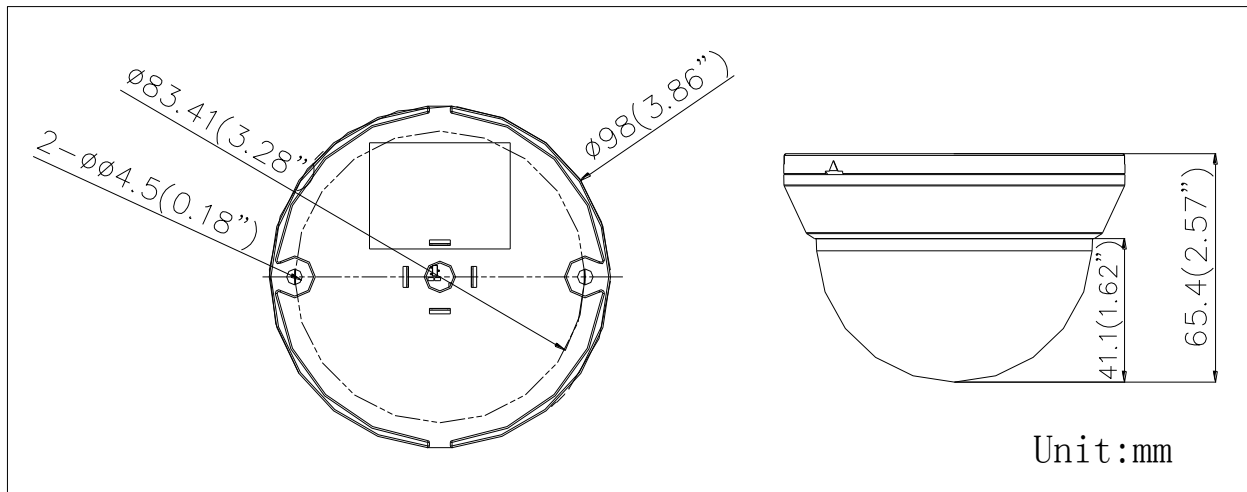

## Specifications

<b>Camera</b>	
Image Sensor	2MP CMOS Image Sensor
Signal System	PAL/NTSC
Frame Rate	PAL: 1080p@25fps NTSC: 1080p@30fps
Resolution	1920 (H) × 1080 (V)
Min. illumination	0.01 Lux @ (F1.2,AGC ON),0 Lux with IR
Shutter Time	1/25 (1/30) s to 1/50,000 s
Lens	2.8 mm, 3.6 mm, 6 mm fixed lens
Horizontal Field of View	103 ° (2.8 mm), 82.2 ° (3.6 mm), 54 ° (6 mm)
Lens Mount	M12
Day & Night	IR cut filter
Angle Adjustment	Pan: 0 to 360°, Tilt: 0 to 75°, Rotation: 0 to 360°
Synchronization	Internal synchronization
<b>Menu</b>	
AGC	Low/middle/high
Day/Night Mode	Smart/color/BW(Black and White)
Backlight Compensation	Yes
DWDR	Yes
Language	English, Chinese
Functions	Brightness, Sharpness, DNR, Mirror
<b>Interface</b>	
Video Output	1 HD analog output
<b>General</b>	
Operating Conditions	-20 °C to 45 °C (-4 °F to 113 °F), Humidity 90% or less (non-condensing)
Power Supply	12 VDC±15%
Power Consumption	Max. 4 W
Material	Plastic
IR Range	Up to 20 m
Dimension	Φ 98 mm x 65.4 mm (Φ 3.86" x 2.57")
Weight	Approx. 250 g (0.55 lb.)

## Dimensions

Distributed by