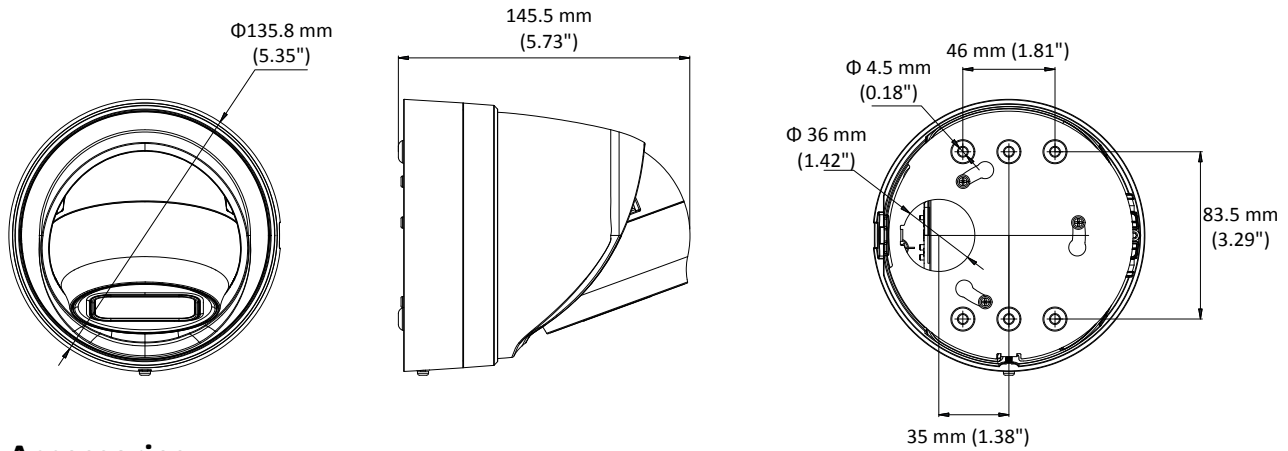

Dimensions

Accessories

DS-1476ZJ-SUS
Corner Mount

DS-1473ZJ-135B
Wall Mount
with Junction Box

Distributed by

HIKVISION®

Headquarters

No.555 Qianmo Road, Binjiang District,
Hangzhou 310051, China
T +86-571-8807-5998
overseasbusiness@hikvision.com

Hikvision USA
T +1-909-895-0400
sales.usa@hikvision.com

Hikvision Australia
T +61-2-8599-4233
salesau@hikvision.com

Hikvision India
T +91-22-28469900
sales@pramahikvision.com

Hikvision Canada
T +1-866-200-6690
sales.canada@hikvision.com

Hikvision Thailand
T +662-275-9949
sales.thailand@hikvision.com

Hikvision Europe
T +31-23-5542770
sales.eu@hikvision.com

Hikvision Italy
T +39-0438-6902
info.it@hikvision.com

Hikvision Brazil
T +55 11 3318-0050
Latam.support@hikvision.com

Hikvision Turkey
T +90 [216]521 7070- 7074
sales.tr@hikvision.com

Hikvision Malaysia
T +601-7652-2413
sales.my@hikvision.com

Hikvision UK & Ireland
T +01628-902140
sales.uk@hikvision.com

Hikvision South Africa
Tel: +27 (10) 0351172
sale.africa@hikvision.com

Hikvision France
T +33(0)1-85-330-450
info.fr@hikvision.com

Hikvision Kazakhstan
T +7-727-9730667
nikia.panfilov@hikvision.ru

Hikvision Vietnam
T +84-974270888
sales.vt@hikvision.com

Hikvision UAE
T +971-4-4432090
salesme@hikvision.com

Hikvision Singapore
T +65-6684-4718
sg@hikvision.com

Hikvision Spain
T +34-91-737-16-55
info.es@hikvision.com

Hikvision Tashkent
T +99-87-1238-9438
uzb@hikvision.ru

Hikvision Hong Kong
T +852-2151-1761
info.hk@hikvision.com

Hikvision Russia
T +7-495-669-67-99
saleru@hikvision.com

Hikvision Korea
T +82-[0]31-731-8817
sales.korea@hikvision.com

Hikvision Poland
T +48-22-460-01-50
info.pl@hikvision.com

Hikvision Indonesia
T +62-21-2933759
Sales.Indonesia@hikvision.com

Hikvision Colombia
sales.colombia@hikvision.com