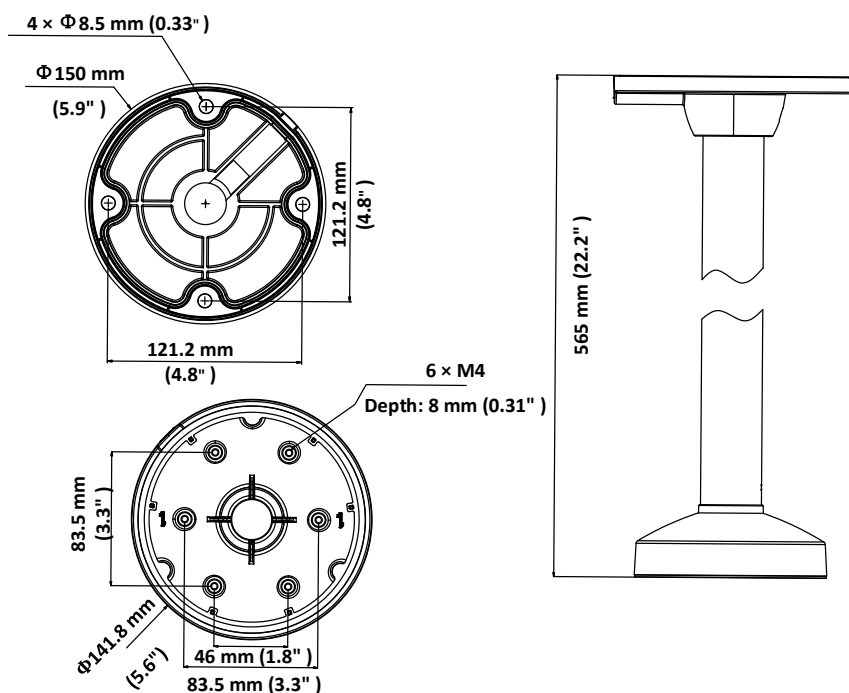

DS-1271ZJ-DM32

Pendant Mounting Bracket for Dome Camera

Features

- Aluminum alloy material with surface spray treatment
- Waterproof design

Dimension

Available Model

DS-1271ZJ-DM32

Parameter

Model	DS-1271ZJ-DM32
Parameters	Pendant Mounting Bracket for Dome Camera
Appearance	Hikvision White
Material	Aluminum Alloy
Dimension	Φ 141.8 mm × 565 mm (5.6" × 22.2")
Weight	650 g (1.4 lb.)

Notes

- The Junction box should be installed on the flat surface.
- Waterproof rubber is necessary for outdoor application.
- The wall must be capable of supporting at least 3 times as much as the total weight of the camera and the bracket.
- The maximum load capacity of the bracket is 3KG (6.6 lb.).