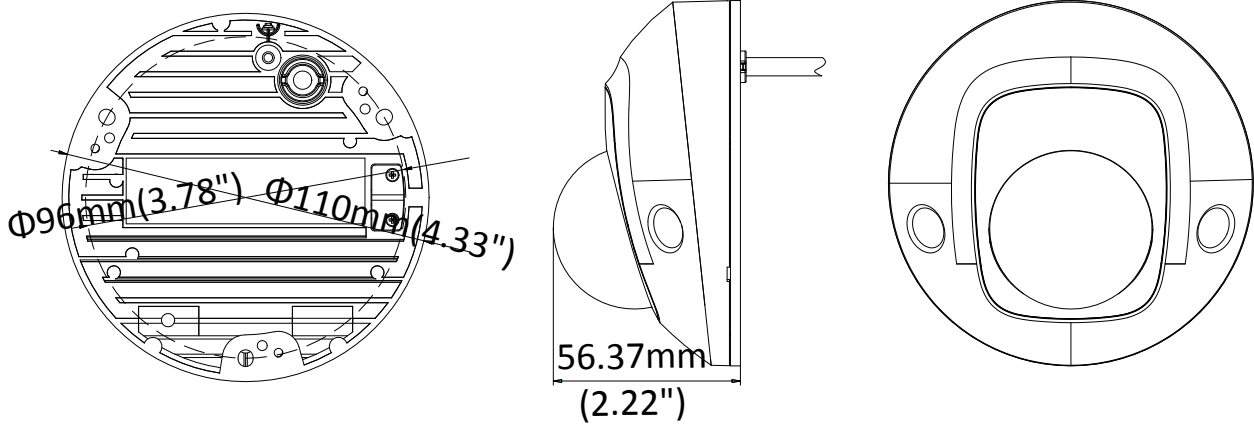

Dimensions

Accessories

Junction Box

Distributed by