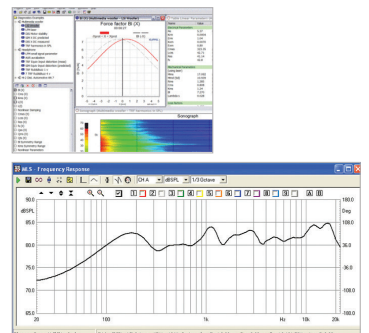


HORN

SPEAKER

CH-410/420/430

Horn Speaker

CH-410/420/430

Korea standard speaker (KS standard)

Inter-M acquired a KS certification for speaker system as the first's Korea speaker system manufacturer. The relevant certification is given to the factory of Korea speaker system manufacturer. It ensures KS standard observance for all speakers in the certification items manufactured at the relevant facilities. Furthermore, Inter-M speaker provides the durability and reliable quality to user by adding the AES, CEA standard used in the domestic, international market to test list apart from KS standard.

Thorough quality control

The only products passing a 5 test including a frequency response, harmonics, lumbars are assigned with 'PASS' to provide a stable and equal quality in the market. The relevant test is proceeded through the automation equipment and support the exact verification about the products.