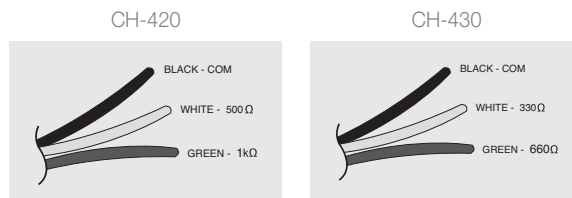

FEATURES

- 4" full range applied
- For indoor and outdoor use
- Beautiful and reinforced waterproof design
- Wide frequency and clear sound quality
- Easy to adjust the bracket's angle
- Convenience of construction

- Cable connection by output