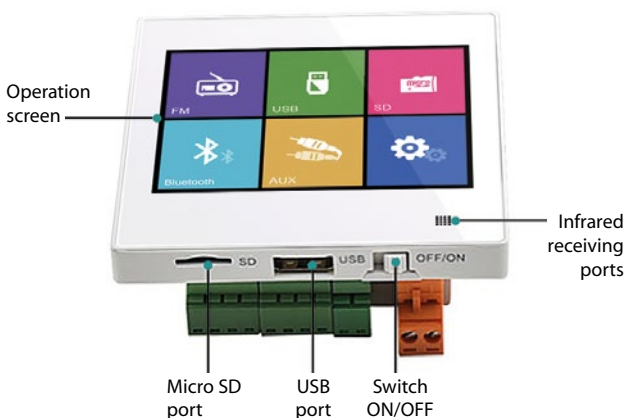

### USB, BT, FM, AUX IN, micro SD Wall Multimedia Plate - 2x10W 8Ω

- Standard case 86mm, sleek design with 3.5" TFT color touch screen
- Integrated high efficiency amplifier 2x10 W at 8Ω
- Built-in music source : USB, Micro SD, Bluetooth and FM, AUX inputs
- Can store 20 radio channels, supports automatic and manual search
- Bandwidth : 20Hz ~ 20kHz for an excellent musical effect
- With IR remote control for more convenient use

- The PM-837 is a practical and effective wall-mounted multimedia player. With a neat and refined design, this wall plate offers you many audio sources, including FM radio, a micro SD card reader, a Bluetooth receiver, and a USB drive, AUX1 auxiliary input, and an RS485 communication port.
- The PM-837 supports the most common audio formats such as MP3, WMA, WAV, AAC, FLAC, etc. and the FM radio can store and store up to 20 radio stations.
- This multimedia player also includes a digital amplifier Class D type which delivers a power of 2x10W RMS with an impedance of 8Ω with a frequency response of 20Hz-20kHz.
- This board also comes with an infrared remote control for convenient and comfortable use, its 3.5" TFT color display and touch screen allows user-friendly and modern use.

Model	PM-837
<b>Output power</b>	2 x10W
<b>Impedance :</b>	8Ω
<b>Harmonic Distortion Rate</b>	≤0.03% (1kHz, 1W, 8Ω)
<b>Signal to Noise ratio</b>	> 8dB
<b>Frequency response</b>	20Hz -20kHz
<b>Max capacity Micro SD card</b>	32GB
<b>Audio Format</b>	MP3, WMA, WAV, AAC, FLAC...
<b>Bluetooth</b>	BT4.0
<b>Power</b>	AC 100-240V/50-60Hz 1A
<b>Dimensions (W x H x D)</b>	86 x 86 x 38mm
<b>IR Remote control</b>	Range 8-12m A +/-60 ° directionality
<b>AUX1 Input Sensitivity</b>	0dB Unbalanced Stereo
<b>Control Interface</b>	RS485