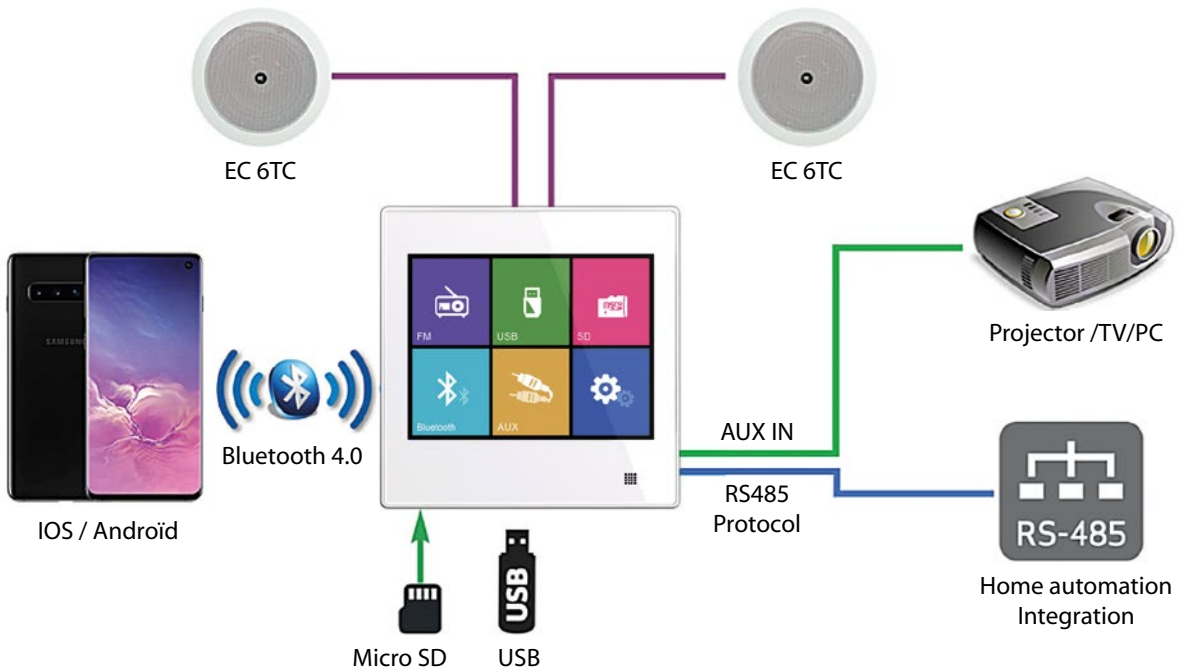

PM-837

USB, BT, FM, AUX IN, micro SD Wall Multimedia Plate - 2x10W 8Ω

Application

Office • Hotel and restaurant • Classroom • Meeting Room and Conference
Museum and Exhibition Hall • Shop and store

Sample Application