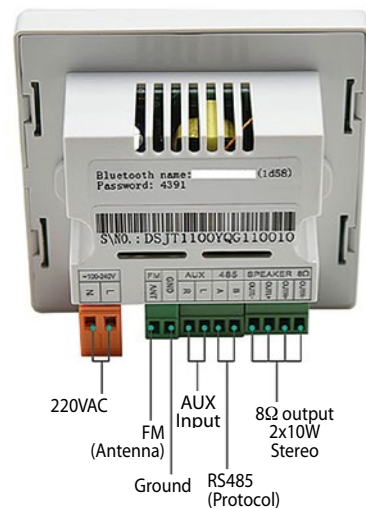

### USB, BT, FM, AUX IN, micro SD Wall Multimedia Plate - 2x10W 8Ω

- Standard case 86mm, sleek design with 3.5" TFT color touch screen
- Integrated high efficiency amplifier 2x10 W at 8Ω
- Built-in music source : USB, Micro SD, Bluetooth and FM, AUX inputs
- Can store 20 radio channels, supports automatic and manual search
- Bandwidth : 20Hz ~ 20kHz for an excellent musical effect
- With IR remote control for more convenient use

- The PM-837 is a practical and effective wall-mounted multimedia player. With a neat and refined design, this wall plate offers you many audio sources, including FM radio, a micro SD card reader, a Bluetooth receiver, and a USB drive, AUX1 auxiliary input, and an RS485 communication port.
- The PM-837 supports the most common audio formats such as MP3, WMA, WAV, AAC, FLAC, etc. and the FM radio can store and store up to 20 radio stations.
- This multimedia player also includes a digital amplifier Class D type which delivers a power of 2x10W RMS with an impedance of 8Ω with a frequency response of 20Hz-20kHz.
- This board also comes with an infrared remote control for convenient and comfortable use, its 3.5" TFT color display and touch screen allows user-friendly and modern use.

Model	PM-837
<b>Output power</b>	2 x10W
<b>Impedance :</b>	8Ω
<b>Harmonic Distortion Rate</b>	≤0.03% (1kHz, 1W, 8Ω)
<b>Signal to Noise ratio</b>	> 8dB
<b>Frequency response</b>	20Hz -20kHz
<b>Max capacity Micro SD card</b>	32GB
<b>Audio Format</b>	MP3, WMA, WAV, AAC, FLAC...
<b>Bluetooth</b>	BT4.0
<b>Power</b>	AC 100-240V/50-60Hz 1A
<b>Dimensions (W x H x D)</b>	86 x 86 x 38mm
<b>IR Remote control</b>	Range 8-12m A +/-60 ° directionality
<b>AUX1 Input Sensitivity</b>	0dB Unbalanced Stereo
<b>Control Interface</b>	RS485

## USB, BT, FM, AUX IN, micro SD Wall Multimedia Plate - 2x10W 8Ω