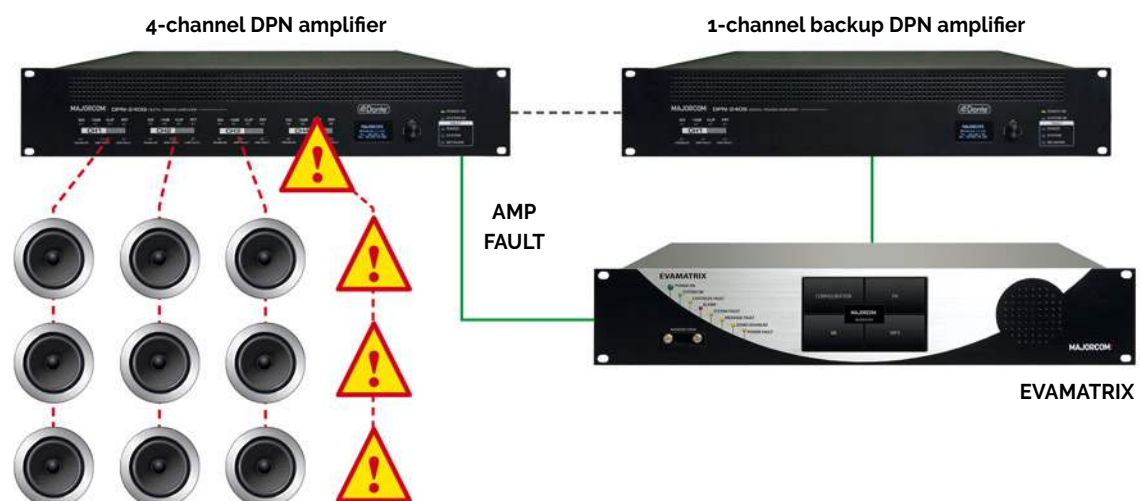

EVAMATRIX doesn't require any heavy software or additional hardware, only a simple web browser from any PC, MAC or tablet.

Control and Supervision Center

- The DPN amplifier series directly integrates speaker line control technology.
- Integrated DSP for sound processing.
- Additional connectivity: audio input, dry input/output, UGA

DPN Digital amplifiers

The DPN amplifier series offers a wide range of capacities and channels: 240 W, 2 x 240 W, 4 x 240 W, 480 W, 2 x 480 W. Emergency amplifier management has been simplified. It is also possible to assign any amplifier channel as backup for one or more amplification units, and one or more channels can be dedicated as backup for the entire rack. This design saves energy and batteries, reduces heat emission and congestion in the bay.

Each amplifier channel has two independently monitored, controlled and protected speaker-line outputs.

All DPN amplifiers offer a multitude of connections: alternate audio input, event inputs/outputs, UGA inputs and Gigabit Ethernet redundancy...

A DSP is embedded to allow all audio signal processing necessary for your facility.

Amplifier defect detection

Real-time supervision

EVAMATRIX continuously controls and monitors all units and connections in the system, signals and audio streams, emergency functions, network redundancy, power supplies and speaker lines. Abnormalities and defects are detected in less than 100 seconds in accordance with relayed EN 54-16 standard. The detected defects are reported to the EVAMATRIX controller, recorded in the log files and relayed to the CIE fire alarm interface: