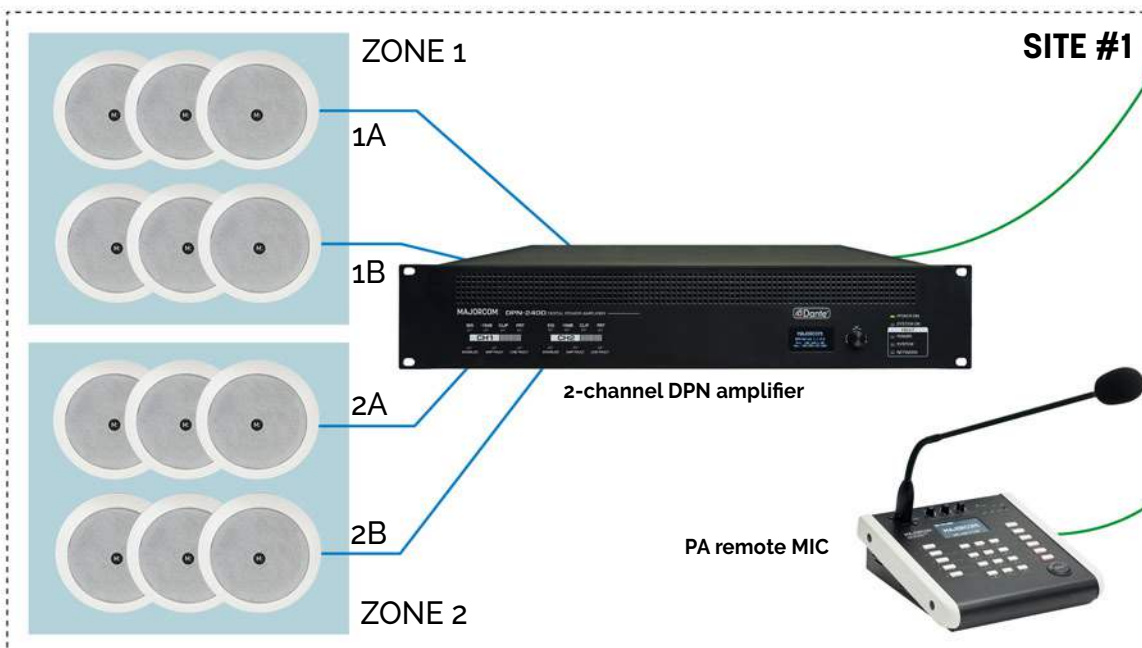

User-friendly, ergonomic and intuitive web interface

EVAMATRIX is the one and only system on the market that offers you by default:

- a powerful annual event planner,
- a multilingual TTS engine,
- the "BirdEye View" plan function.

Thus, EVAMATRIX can adapt to any type of installation without additional licensing and module costs.

Plain Interface
for great simplicity of use

Annual Scheduler

Vocal
synthesis

Plan
mode

with
multi-plan
management

APPLICATION

- EVAMATRIX 640 x 1024
- Dante® Network Audio Transmission
- Emergency system capable of detecting errors in the main signal and the line of communication in advance

— Audio [100V]
— Network