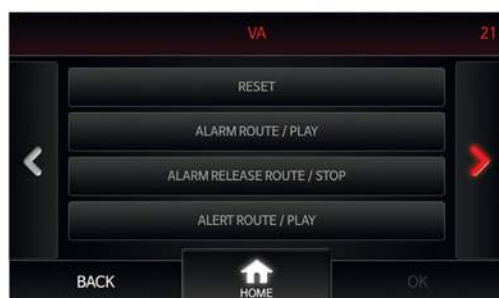

Touch interface GUI

The EVAMATRIX system can be easily managed and configured using the 5» color LCD touch-screen and its very intuitive navigation. All the selected functions and operator choices are highlighted and the status information is instantaneously displayed on-screen. Some functions are accessible according to access levels and permissions.

- Main screen: configuration, comfort, security, MP3.
- Configuration: language, network, system information, date & time.
- PA: source volume, area volume, preset, assignment and source routing.
- VA: reset, acquit, launch and stop alarm/alert, microphone and emergency call, faults, journal, test...
- MP3: PA MP3 player.