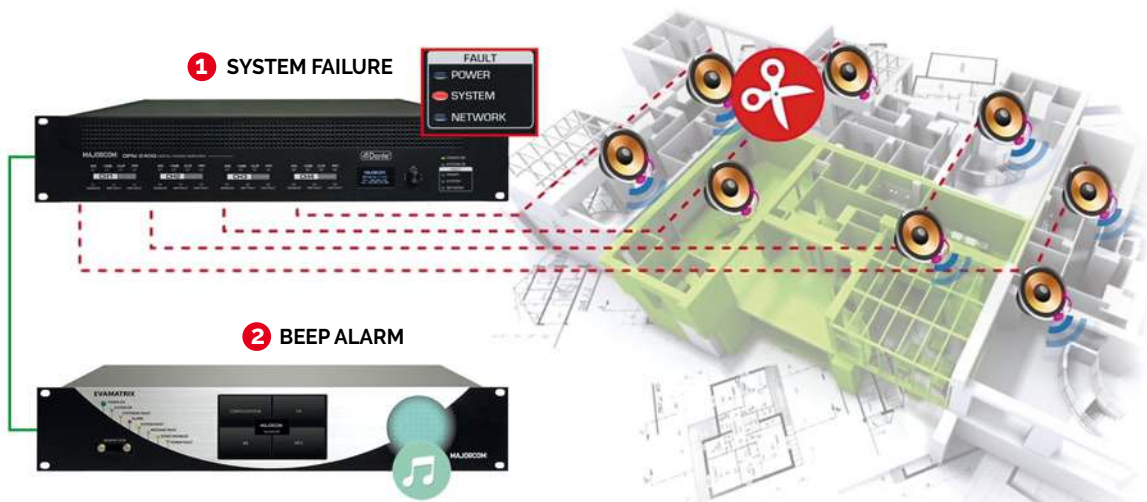

Each amplifier channel has two independently monitored, controlled and protected speaker-line outputs.

All DPN amplifiers offer a multitude of connections: alternate audio input, event inputs/outputs, UGA inputs and Gigabit Ethernet redundancy...

A DSP is embedded to allow all audio signal processing necessary for your facility.

Amplifier defect detection

Real-time supervision

EVAMATRIX continuously controls and monitors all units and connections in the system, signals and audio streams, emergency functions, network redundancy, power supplies and speaker lines. Abnormalities and defects are detected in less than 100 seconds in accordance with relayed EN 54-16 standard. The detected defects are reported to the EVAMATRIX controller, recorded in the log files and relayed to the CIE fire alarm interface:

- Short circuit fault, line opening, impedance variation, earth fault below 50 K Ω .
- Power failure: emergency 54-4, 230 V AC power supplies, AC/DC fuses.
- Failure and monitoring of contact connections and UGA link interface to the CIE.
- Amplifier Fault and backup amplifier auto-switching.
- Evacuation memory disk fault and emergency function.
- Failure of network connections with redundancy management.
- Emergency PTT microphone and remote microphone fault.

Etc...

Monitor your VA System via SNMP

Thanks to the integration of the SNMP V2c protocol (Simple Network Management Protocol) in the EVAMATRIX system, the status of sound equipment and all sorts of defects can be instantly detected and reported through a network monitoring and management software.