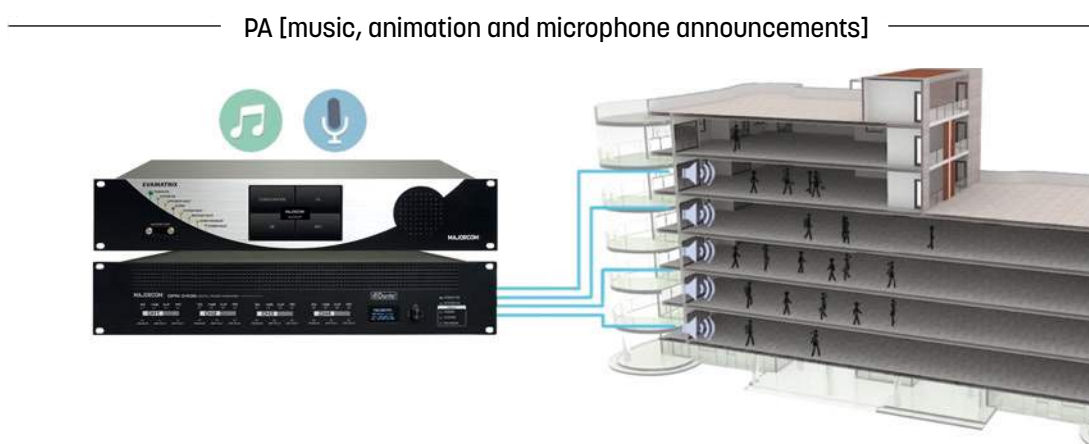

Dante® & IP

The EVAMATRIX system runs entirely over IP networks, providing full flexibility and optimal scalability, integrating the latest and most recognized technologies such as Dante®.

The system can be easily deployed with both centralized and decentralized configuration. All components of the system offer redundant Gigabit Ethernet network connectivity that combines security and reliability.

1024 Zones / 2048 speaker lines A+B 512 alarm zones

The EVAMATRIX system is designed to handle 1024 PA zones and 2048 A+B speaker lines. It can also handle up to 512 alarm zones.

System control and supervision

EVAMATRIX is a system designed to deliver the best sound of PA and VA in one product. All system components are controlled in real time with indication and deferral of defects, for reliable and seamless supervision.