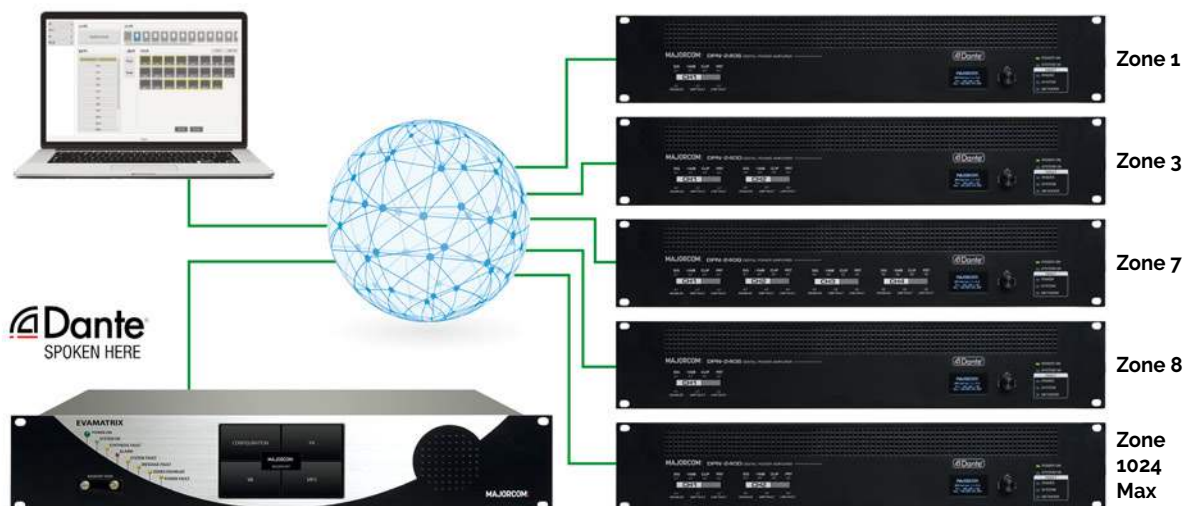

1024 Zones / 2048 speaker lines A+B 512 alarm zones

The EVAMATRIX system is designed to handle 1024 PA zones and 2048 A+B speaker lines. It can also handle up to 512 alarm zones.