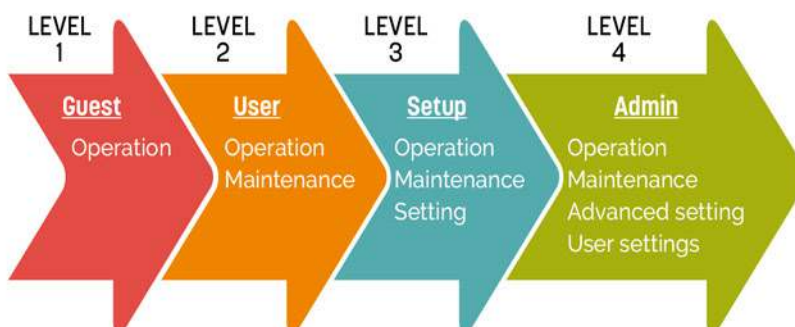

- EVAMATRIX components offer integrated network redundancy for complete security to compensate for any failure.

Seamless security

EVAMATRIX provides a secure user environment, protected from hacking.

The data exchange is highly secure with 256-bit encryption.

- HTTPS protocol over SSL TLS1.2
- Encryption Algorithm AES-256
- Hashing Algorithm is SHA-256
- ECC Elliptic Curve

The accounts offer four levels of access to minimize confusion between different profiles.

**Elliptic Curve
Cryptography**

Touch interface GUI

The EVAMATRIX system can be easily managed and configured using the 5» color LCD touch-screen and its very intuitive navigation. All the selected functions and operator choices are highlighted and the status information is instantaneously displayed on-screen. Some functions are accessible according to access levels and permissions.