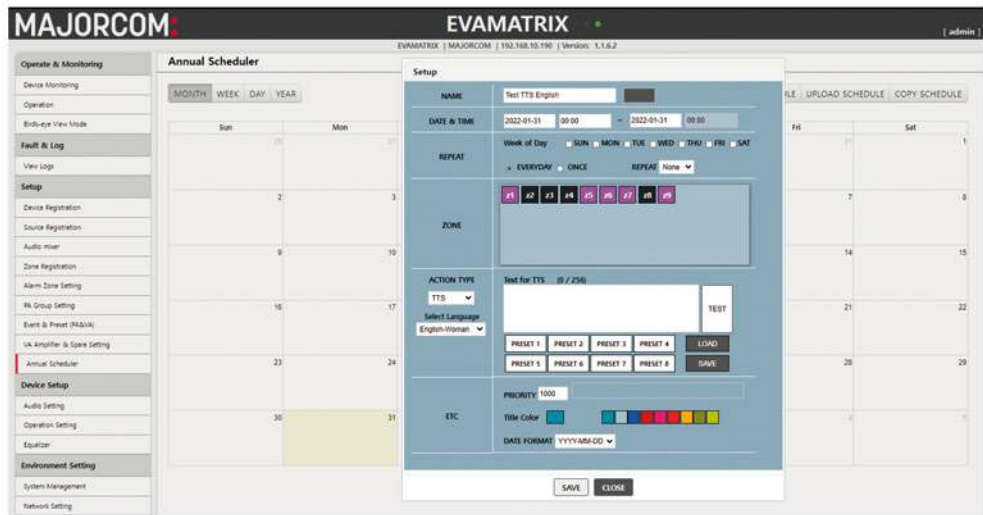

User-friendly, ergonomic and intuitive web interface

EVAMATRIX is the one and only system on the market that offers you by default:

- a powerful annual event planner,
- a multilingual TTS engine,
- the "BirdEye View" plan function.

Thus, EVAMATRIX can adapt to any type of installation without additional licensing and module costs.

Plain Interface
for great simplicity of use

Annual Scheduler

Vocal
synthesis

Plan
mode

with
multi-plan
management

APPLICATION

- EVAMATRIX 640 x 1024
- Dante® Network Audio Transmission
- Emergency system capable of detecting errors in the main signal and the line of communication in advance

— Audio [100V]
— Network