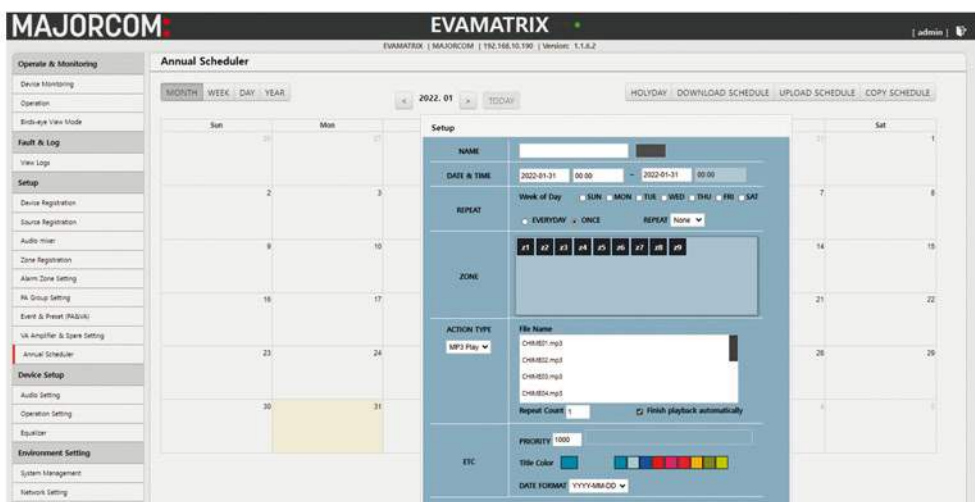

User-friendly, ergonomic and intuitive web interface

EVAMATRIX is the one and only system on the market that offers you by default:

- a powerful annual event planner,
- a multilingual TTS engine,
- the "BirdEye View" plan function.

Thus, EVAMATRIX can adapt to any type of installation without additional licensing and module costs.

Plain Interface
for great simplicity of use

Annual Scheduler

Vocal
synthesis

Plan
mode

with
multi-plan
management