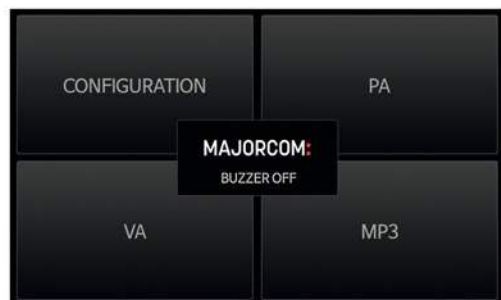

**Elliptic Curve
Cryptography**

Touch interface GUI

The EVAMATRIX system can be easily managed and configured using the 5» color LCD touch-screen and its very intuitive navigation. All the selected functions and operator choices are highlighted and the status information is instantaneously displayed on-screen. Some functions are accessible according to access levels and permissions.

- Main screen: configuration, comfort, security, MP3.
- Configuration: language, network, system information, date & time.
- PA: source volume, area volume, preset, assignment and source routing.
- VA: reset, acquit, launch and stop alarm/alert, microphone and emergency call, faults, journal, test...
- MP3: PA MP3 player.