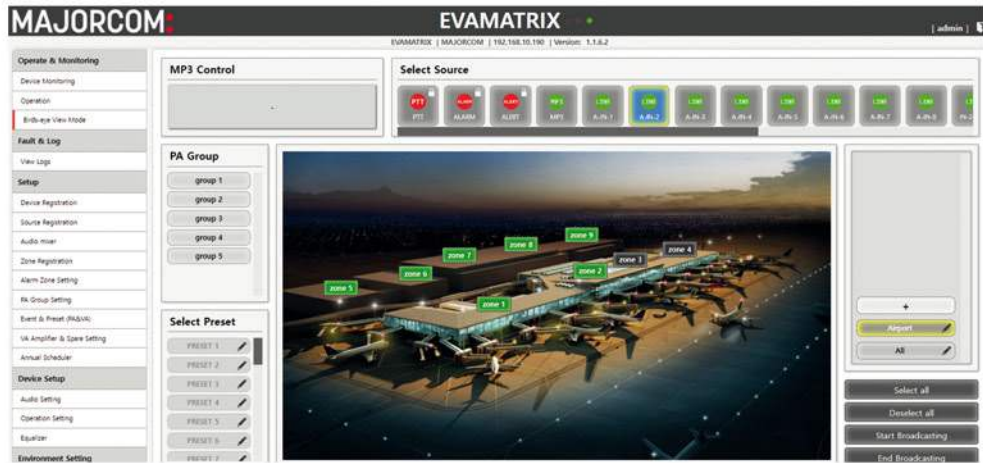

User-friendly, ergonomic and intuitive web interface

EVAMATRIX is the one and only system on the market that offers you by default:

- a powerful annual event planner,
- a multilingual TTS engine,
- the "BirdEye View" plan function.

Thus, EVAMATRIX can adapt to any type of installation without additional licensing and module costs.

Plain Interface
for great simplicity of use

Annual Scheduler

Vocal
synthesis

Plan
mode

with
multi-plan
management

APPLICATION

- EVAMATRIX 640 x 1024
- Dante® Network Audio Transmission
- Emergency system capable of detecting errors in the main signal and the line of communication in advance

— Audio [100V]
— Network