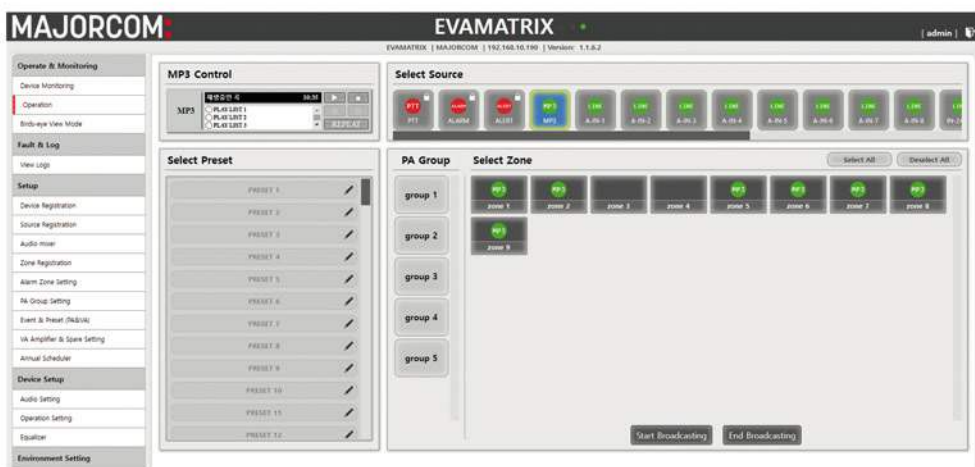

**Elliptic Curve
Cryptography**

Touch interface GUI

The EVAMATRIX system can be easily managed and configured using the 5» color LCD touch-screen and its very intuitive navigation. All the selected functions and operator choices are highlighted and the status information is instantaneously displayed on-screen. Some functions are accessible according to access levels and permissions.

- Main screen: configuration, comfort, security, MP3.
- Configuration: language, network, system information, date & time.
- PA: source volume, area volume, preset, assignment and source routing.
- VA: reset, acquit, launch and stop alarm/alert, microphone and emergency call, faults, journal, test...
- MP3: PA MP3 player.

User-friendly, ergonomic and intuitive web interface

EVAMATRIX is the one and only system on the market that offers you by default:

- a powerful annual event planner,
- a multilingual TTS engine,
- the "BirdEye View" plan function.

Thus, EVAMATRIX can adapt to any type of installation without additional licensing and module costs.

Plain Interface
for great simplicity of use

Annual Scheduler

Vocal
synthesis

Plan
mode

with
multi-plan
management