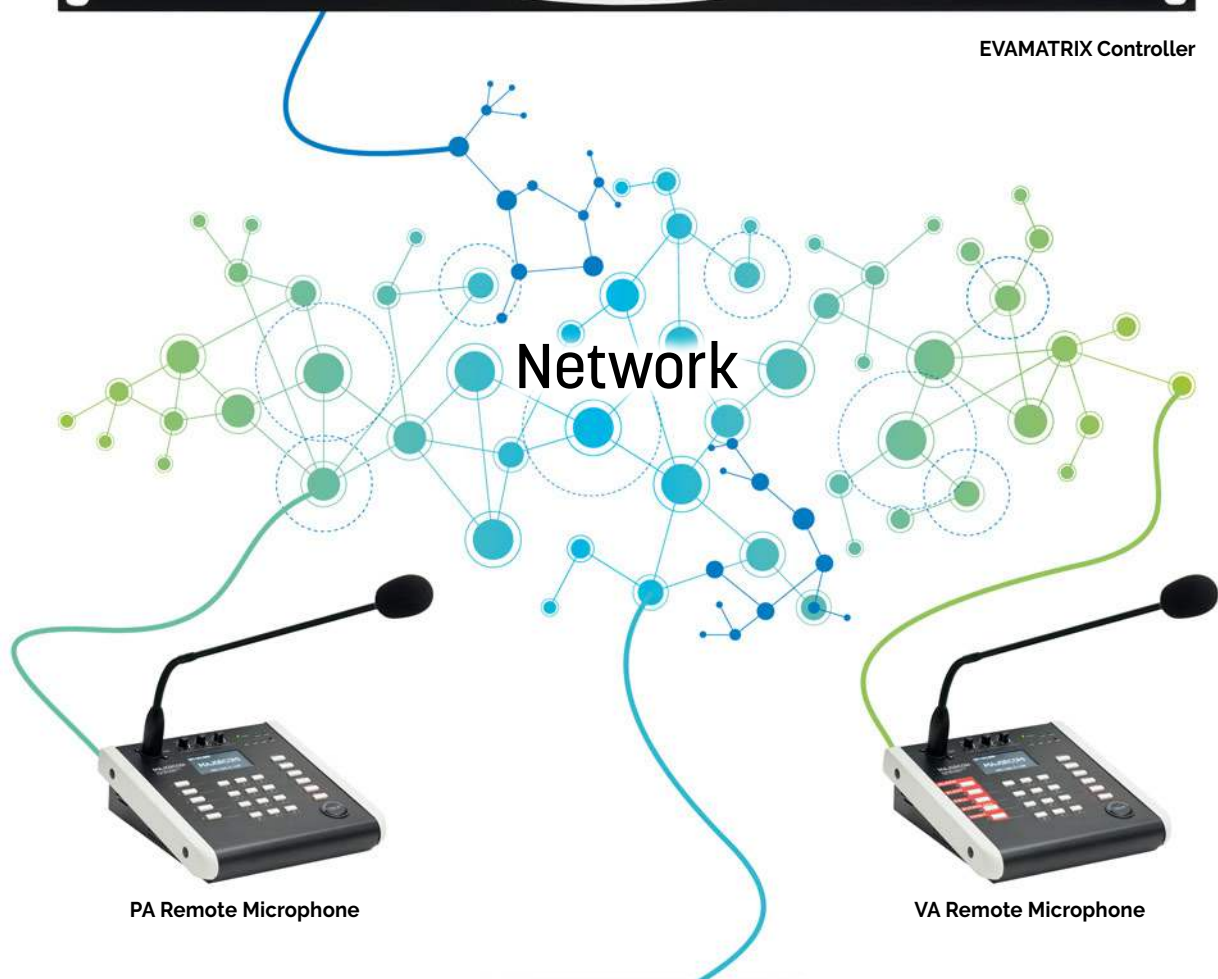

EVAMATRIX, a fully connected architecture

EN 54 16