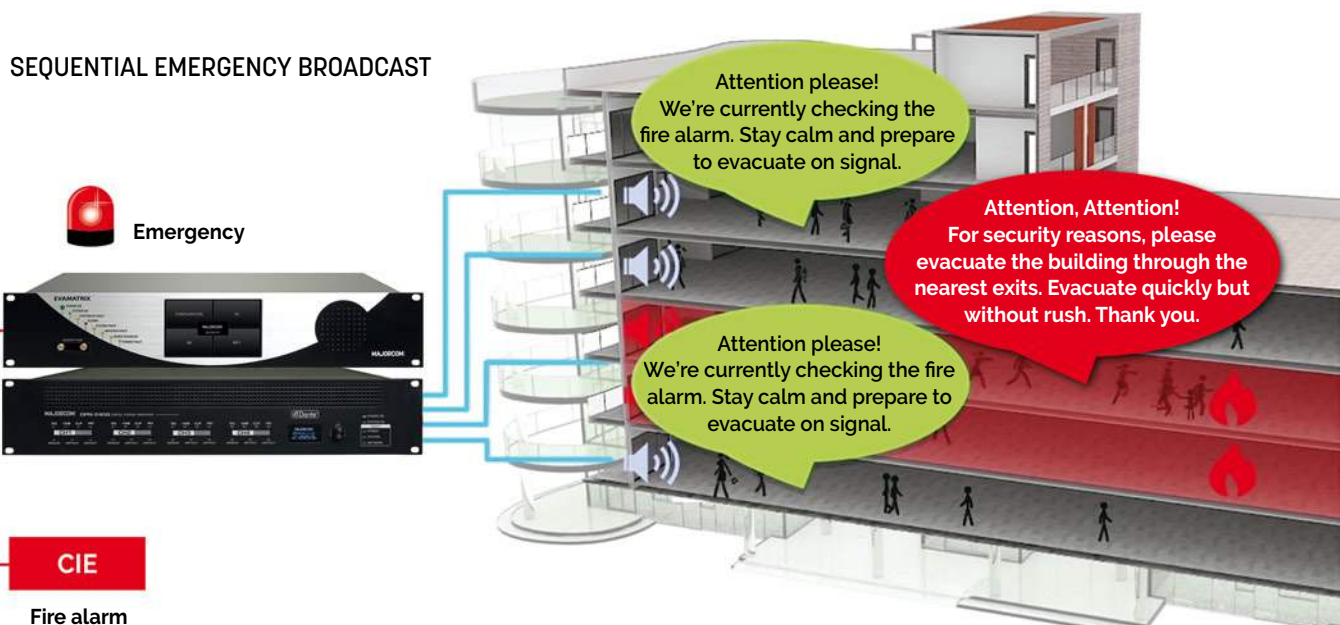

Dante® & IP

The EVAMATRIX system runs entirely over IP networks, providing full flexibility and optimal scalability, integrating the latest and most recognized technologies such as Dante®.

The system can be easily deployed with both centralized and decentralized configuration. All components of the system offer redundant Gigabit Ethernet network connectivity that combines security and reliability.

1024 Zones / 2048 speaker lines A+B 512 alarm zones

The EVAMATRIX system is designed to handle 1024 PA zones and 2048 A+B speaker lines. It can also handle up to 512 alarm zones.

System control and supervision

EVAMATRIX is a system designed to deliver the best sound of PA and VA in one product. All system components are controlled in real time with indication and deferral of defects, for reliable and seamless supervision.

Progressive evacuation

EVAMATRIX is equipped with two security message readers that can be used to simultaneously broadcast the alarm message to one alarm zone group and a warning message to another alarm zone group. This allows an easier and gradual evacuation through CIE.