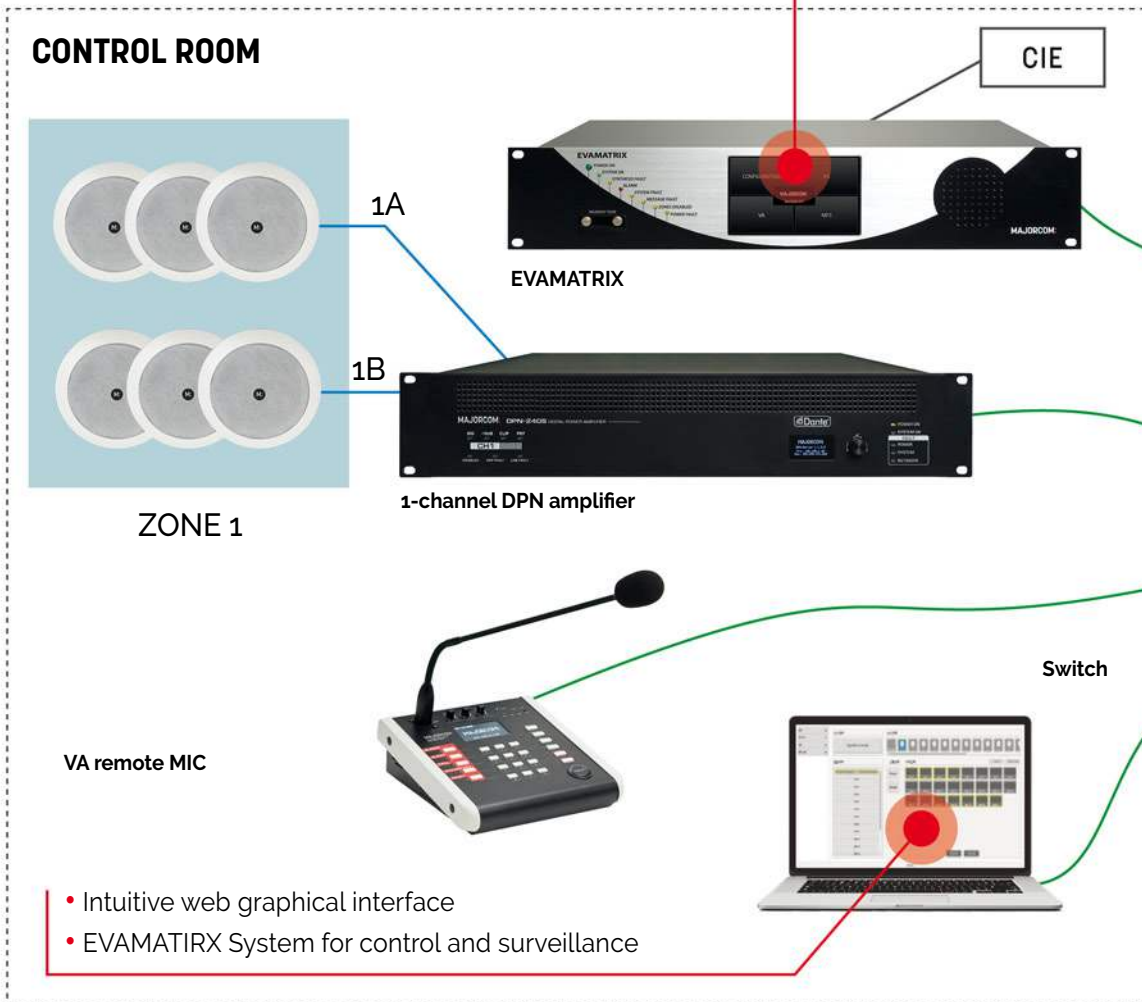

- Main screen: configuration, comfort, security, MP3.
- Configuration: language, network, system information, date & time.
- PA: source volume, area volume, preset, assignment and source routing.
- VA: reset, acquit, launch and stop alarm/alert, microphone and emergency call, faults, journal, test...
- MP3: PA MP3 player.

User-friendly, ergonomic and intuitive web interface

EVAMATRIX is the one and only system on the market that offers you by default:

- a powerful annual event planner,
- a multilingual TTS engine,
- the "BirdEye View" plan function.

Thus, EVAMATRIX can adapt to any type of installation without additional licensing and module costs.

Plain Interface
for great simplicity of use

Annual Scheduler

Vocal
synthesis

Plan
mode

with
multi-plan
management

APPLICATION

- EVAMATRIX 640 x 1024
- Dante® Network Audio Transmission
- Emergency system capable of detecting errors in the main signal and the line of communication in advance

— Audio [100V]
— Network