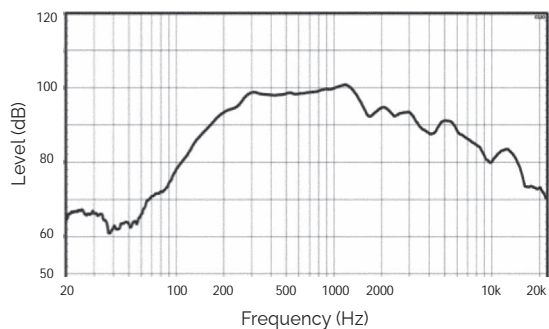

CU-440F

40W indoor column speaker

- This column speaker intended for indoor use is specially designed for places with difficult acoustics such as churches, halls, etc.
- With its rotary power selector, this column provides an effective solution to the intelligibility of the spoken message.
- Its wall mounting bracket offers the possibility of optimizing its orientation.

Directivity @ 1kHz

Bandwidth

Model	CU-440F
Body	Body, top & bottom Cover: ABS
Grill	Metal
Driver	4"
Nominal power	40W
Power 100V Line	20/40W
Impedance	250/500Ω
Bandwidth (-10dB)	135Hz ~ 13,700Hz
Sensitivity (1W/1m/1KHz)	92dB
SPL Max	108dB
Directivity HxV (1KHz)	195° x 52°
Directivity HxV (4KHz)	112° x 15°
Dimensions (WxHxD)	156 x 600 x 129mm
Weight	4.76kg
Certification	KS
Accessory	Wall mounting bracket included