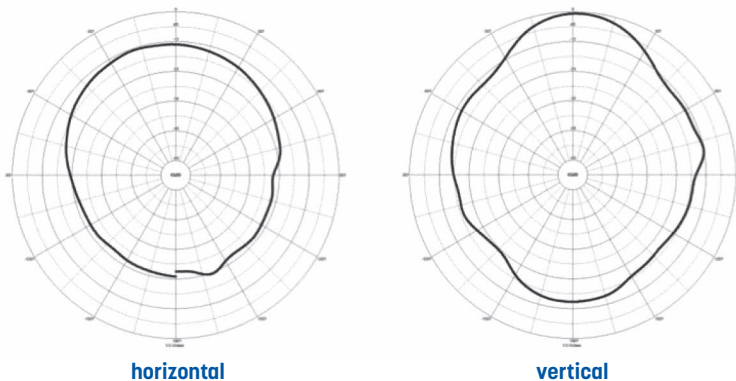

CU-440F

40W indoor column speaker

- This column speaker intended for indoor use is specially designed for places with difficult acoustics such as churches, halls, etc.
- With its rotary power selector, this column provides an effective solution to the intelligibility of the spoken message.
- Its wall mounting bracket offers the possibility of optimizing its orientation.

Directivity @ 1kHz

Bandwidth

Model	CU-440F
Body	Body, top & bottom Cover: ABS
Grill	Metal
Driver	4"
Nominal power	40W
Power 100V Line	20/40W
Impedance	250/500Ω
Bandwidth (-10dB)	135Hz ~ 13,700Hz
Sensitivity (1W/1m/1KHz)	92dB
SPL Max	108dB
Directivity HxV (1KHz)	195° x 52°
Directivity HxV (4KHz)	112° x 15°
Dimensions (WxHxD)	156 x 600 x 129mm
Weight	4.76kg
Certification	KS
Accessory	Wall mounting bracket included