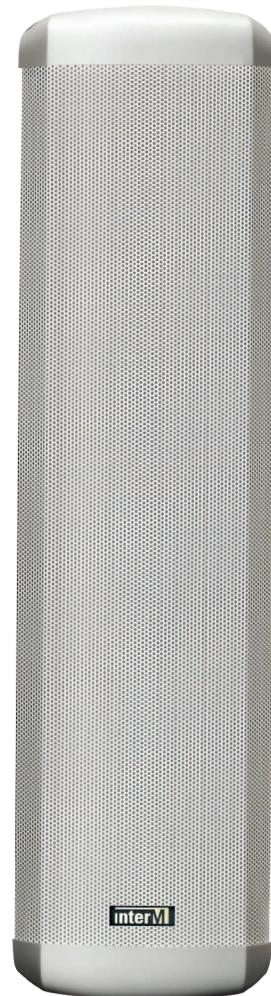

CU-440F

40W indoor column speaker

- This column speaker intended for indoor use is specially designed for places with difficult acoustics such as churches, halls, etc.
- With its rotary power selector, this column provides an effective solution to the intelligibility of the spoken message.
- Its wall mounting bracket offers the possibility of optimizing its orientation.

Directivity @ 1kHz

Bandwidth

Model	CU-440F
Body	Body, top & bottom Cover: ABS
Grill	Metal
Driver	4"
Nominal power	40W
Power 100V Line	20/40W
Impedance	250/500Ω
Bandwidth (-10dB)	135Hz ~ 13,700Hz
Sensitivity (1W/1m/1KHz)	92dB
SPL Max	108dB
Directivity HxV (1KHz)	195° x 52°
Directivity HxV (4KHz)	112° x 15°
Dimensions (WxHxD)	156 x 600 x 129mm
Weight	4.76kg
Certification	KS
Accessory	Wall mounting bracket included