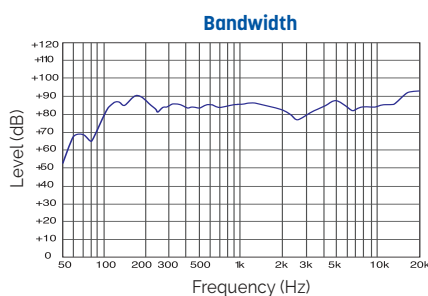

# CS-430F

## 2-way bass reflex ceiling speaker - 30W - 8 Ω

- 2-way bass reflex ceiling speaker with premium grade 4" transducer, 1/2" dome tweeter and 100V transformer.
- Transformer taps rotary switch directly reachable under the front grill.
- Graceful design and easy installation.
- Suitable for high quality installation as: conference room, exhibition room, restaurant...

Model	CS-430F
Speaker	4" - 1/2" dome Tweeter
Body & grill	ABS
Nominal power	30W
Peak Power	30W
100V line power	7.5/15/30W - 8Ω
Frequency response	100 to 20,000Hz
Sensibility 1 W / 1 m	84dB
Power tap	Euroblock Terminal
Dimensions (Ø x D)	230 x 168mm
Ceiling Cut-out	Ø 205mm
Weight	1,8kg