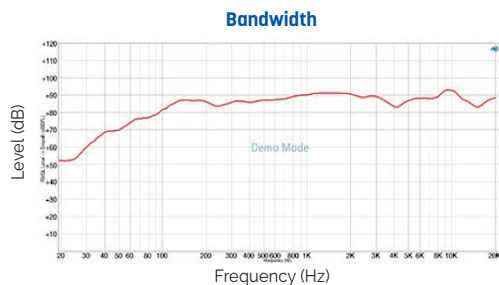

CU-7060-B - CU-7060-W

Dual 4" 2-way indoor column speakers 60W - 8Ω

- The CU-7060 are indoor column speakers specialized for places where rich sound pressure and high quality music reproduction are required.
- Designed to minimize driver-to-driver interference, they deliver clear and rich sound with high-frequency and low-loss professional-quality audio.
- They are suitable for indoor space such as churches, halls, restaurants, etc.

Fixing bracket

CU-7060-B

CU-7060-W

Model	CU-7060-B	CU-7060-W
Type	Dual 4" 2-way column speaker	
Body & grill	MDF/Metal	
Color	Black	White
Nominal power	60W	
100V line power	30W - 330Ω / 60W - 166Ω / 60W - 8Ω	
Bandwidth (-10dB)	100 to 20,000Hz	
Sensitivity (1 m/1 W, 1 kHz)	92dB	
SPL Max	111dB	
Directivity	1kHz	140° horizontal x 100° vertical
	4kHz	180° horizontal x 106° vertical
Connectors	4P Screw Terminal	
Dimensions (WxHxD)	130 x 420 x 195mm	
Weight (kg)	5.42kg	
Accessorie provided	Fixing bracket	