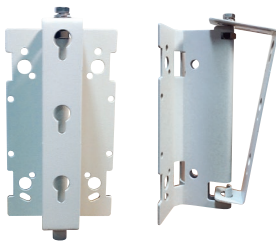

CU-7060-B - CU-7060-W

Dual 4" 2-way indoor column speakers 60W - 8Ω

- The CU-7060 are indoor column speakers specialized for places where rich sound pressure and high quality music reproduction are required.
- Designed to minimize driver-to-driver interference, they deliver clear and rich sound with high-frequency and low-loss professional-quality audio.
- They are suitable for indoor space such as churches, halls, restaurants, etc.

Fixing bracket

CU-7060-B

CU-7060-W

Model	CU-7060-B	CU-7060-W
Type	Dual 4" 2-way column speaker	
Body & grill	MDF/Metal	
Color	Black	White
Nominal power	60W	
100V line power	30W - 330Ω / 60W - 166Ω / 60W - 8Ω	
Bandwidth (-10dB)	100 to 20,000Hz	
Sensitivity (1 m/1 W, 1 kHz)	92dB	
SPL Max	111dB	
Directivity	1kHz	140° horizontal x 100° vertical
	4kHz	180° horizontal x 106° vertical
Connectors	4P Screw Terminal	
Dimensions (WxHxD)	130 x 420 x 195mm	
Weight (kg)	5.42kg	
Accessorie provided	Fixing bracket	