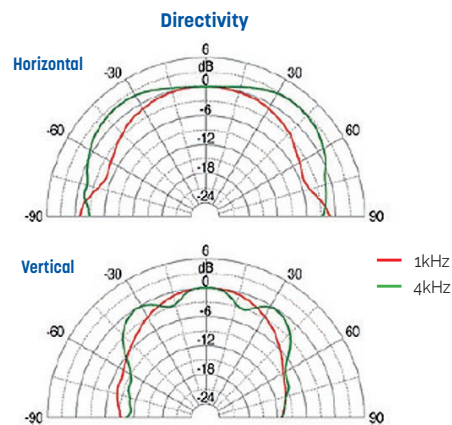

CU-7060-B - CU-7060-W

Dual 4" 2-way indoor column speakers 60W - 8Ω

- The CU-7060 are indoor column speakers specialized for places where rich sound pressure and high quality music reproduction are required.
- Designed to minimize driver-to-driver interference, they deliver clear and rich sound with high-frequency and low-loss professional-quality audio.
- They are suitable for indoor space such as churches, halls, restaurants, etc.

Fixing bracket

CU-7060-B

CU-7060-W

Model	CU-7060-B	CU-7060-W
Type	Dual 4" 2-way column speaker	
Body & grill	MDF/Metal	
Color	Black	White
Nominal power	60W	
100V line power	30W - 330Ω / 60W - 166Ω / 60W - 8Ω	
Bandwidth (-10dB)	100 to 20,000Hz	
Sensitivity (1 m/1 W, 1 kHz)	92dB	
SPL Max	111dB	
Directivity	1kHz	140° horizontal x 100° vertical
	4kHz	180° horizontal x 106° vertical
Connectors	4P Screw Terminal	
Dimensions (WxHxD)	130 x 420 x 195mm	
Weight (kg)	5.42kg	
Accessorie provided	Fixing bracket	