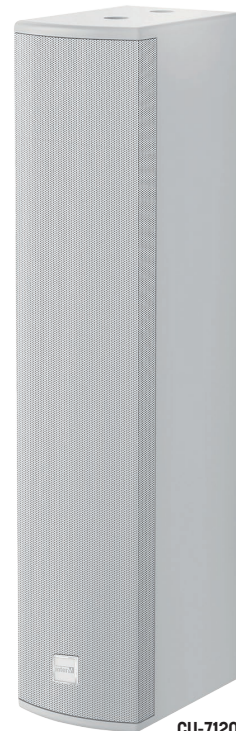

CU-7120-B - CU-7120-W

Dual 4" 2-way indoor column speakers 120W - 8 Ω

CU-7120-B - CU-7120-W

Dual 4" 2-way indoor column speakers 120W - 8Ω

- The CU-7120 are indoor column speakers specialized for places where rich sound pressure and high quality music reproduction are required.
- Designed to minimize driver-to-driver interference, they deliver clear and rich sound with high-frequency and low-loss professional-quality audio.
- They are suitable for indoor space such as churches, halls, restaurants, etc.

Fixing bracket

CU-7120-B

CU-7120-W

Model	CU-7060-B	CU-7060-W
Type	Dual 4" 2-way column speaker	
Body & grill	MDF/Metal	
Color	Black	White
Nominal power (W)	120W	
100V line power	60W - 166Ω / 120W - 83Ω / 120W - 8Ω	
Bandwidth (-10dB)	95 to 20,000Hz	
Sensitivity (1 m/1 W, 1 kHz)	94dB	
SPL Max	116dB	
Directivity	1kHz	155° horizontal x 55° vertical
	4kHz	70° horizontal x 20° vertical
Connectors	4P Screw Terminal	
Dimensions (WxHxD)	130 x 620 x 195mm	
Weight (kg)	8,02kg	
Accessorie provided	Fixing bracket	