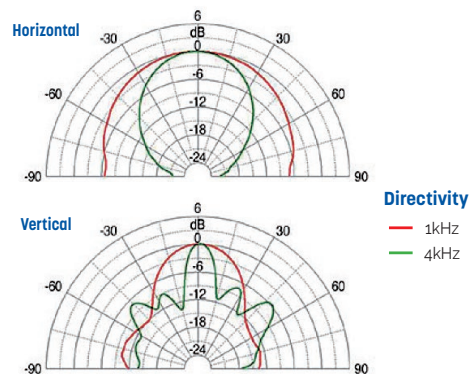

Fixing bracket

CU-7120-B

CU-7120-W

Model	CU-7060-B	CU-7060-W
Type	Dual 4" 2-way column speaker	
Body & grill	MDF/Metal	
Color	Black	White
Nominal power (W)	120W	
100V line power	60W - 166Ω / 120W - 83Ω / 120W - 8Ω	
Bandwidth (-10dB)	95 to 20,000Hz	
Sensitivity (1 m/1 W, 1 kHz)	94dB	
SPL Max	116dB	
Directivity	1kHz	155° horizontal x 55° vertical
	4kHz	70° horizontal x 20° vertical
Connectors	4P Screw Terminal	
Dimensions (WxHxD)	130 x 620 x 195mm	
Weight (kg)	8,02kg	
Accessorie provided	Fixing bracket	