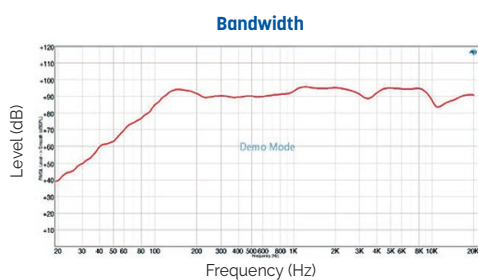

CU-7120-B - CU-7120-W

Dual 4" 2-way indoor column speakers 120W - 8 Ω

CU-7120-B - CU-7120-W

Dual 4" 2-way indoor column speakers 120W - 8Ω

- The CU-7120 are indoor column speakers specialized for places where rich sound pressure and high quality music reproduction are required.
- Designed to minimize driver-to-driver interference, they deliver clear and rich sound with high-frequency and low-loss professional-quality audio.
- They are suitable for indoor space such as churches, halls, restaurants, etc.

Fixing bracket

CU-7120-B

CU-7120-W

Model	CU-7060-B	CU-7060-W
Type	Dual 4" 2-way column speaker	
Body & grill	MDF/Metal	
Color	Black	White
Nominal power (W)	120W	
100V line power	60W - 166Ω / 120W - 83Ω / 120W - 8Ω	
Bandwidth (-10dB)	95 to 20,000Hz	
Sensitivity (1 m/1 W, 1 kHz)	94dB	
SPL Max	116dB	
Directivity	1kHz	155° horizontal x 55° vertical
	4kHz	70° horizontal x 20° vertical
Connectors	4P Screw Terminal	
Dimensions (WxHxD)	130 x 620 x 195mm	
Weight (kg)	8,02kg	
Accessorie provided	Fixing bracket	