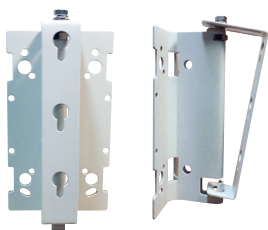

CU-7120-B - CU-7120-W

Dual 4" 2-way indoor column speakers 120W - 8 Ω

CU-7120-B - CU-7120-W

Dual 4" 2-way indoor column speakers 120W - 8Ω

- The CU-7120 are indoor column speakers specialized for places where rich sound pressure and high quality music reproduction are required.
- Designed to minimize driver-to-driver interference, they deliver clear and rich sound with high-frequency and low-loss professional-quality audio.
- They are suitable for indoor space such as churches, halls, restaurants, etc.

Fixing bracket

CU-7120-B

CU-7120-W

Model	CU-7060-B	CU-7060-W
Type	Dual 4" 2-way column speaker	
Body & grill	MDF/Metal	
Color	Black	White
Nominal power (W)	120W	
100V line power	60W - 166Ω / 120W - 83Ω / 120W - 8Ω	
Bandwidth (-10dB)	95 to 20,000Hz	
Sensitivity (1 m/1 W, 1 kHz)	94dB	
SPL Max	116dB	
Directivity	1kHz	155° horizontal x 55° vertical
	4kHz	70° horizontal x 20° vertical
Connectors	4P Screw Terminal	
Dimensions (WxHxD)	130 x 620 x 195mm	
Weight (kg)	8,02kg	
Accessorie provided	Fixing bracket	