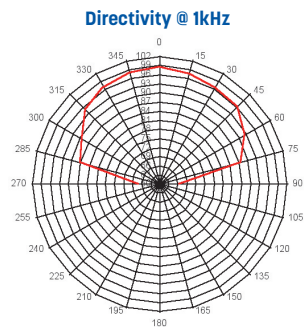

EC 6

6W Ceiling Speaker

- Ceiling speaker with high quality 100V line transformer fits in most decorations.
- Its fixation allows it to be easily mounted on 35mm walls or ceilings.

Model	EC 6
Speaker	5" - Bicone
Body & grill	Metal / Epoxy
Nominal power	6W
Peak power	10W
Power 100V Line	15/3/6W
Bandwidth	90 to 16,000Hz
Sensitivity (1W/1m)	90dB
Directivity @ 1kHz	90°
Dimensions (Ø x D)	200 x 75mm
Ceiling Cut-out	Ø 165mm
Weight	1.3kg