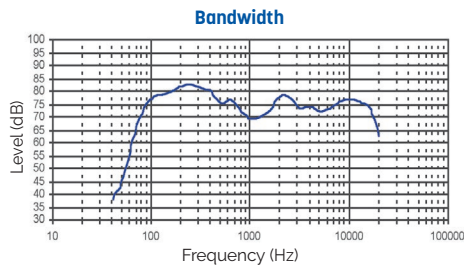

EC 6

6W Ceiling Speaker

- Ceiling speaker with high quality 100V line transformer fits in most decorations.
- Its fixation allows it to be easily mounted on 35mm walls or ceilings.

Model	EC 6
Speaker	5" - Bicone
Body & grill	Metal / Epoxy
Nominal power	6W
Peak power	10W
Power 100V Line	15/3/6W
Bandwidth	90 to 16,000Hz
Sensitivity (1W/1m)	90dB
Directivity @ 1kHz	90°
Dimensions (Ø x D)	200 x 75mm
Ceiling Cut-out	Ø 165mm
Weight	1.3kg