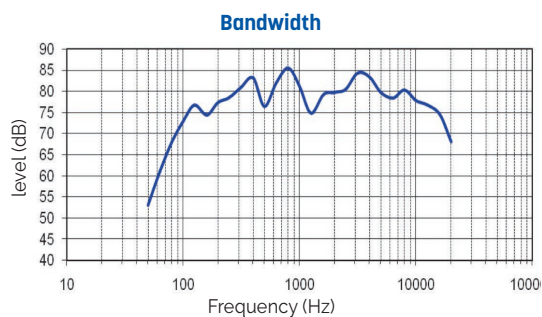

## 1-way indoor/outdoor sound projector - 10W

- Standard quality sound projector equipped with a 100V line transformer, 2.5/5/10W.
- Can be used indoors or outdoors.

Model	IMPI 120T
Speaker	5"
Body & grill	ABS / Metal
Nominal power	10W
100V line power	2.5/5/10W
Bandwidth	130 to 15,000Hz
Sensitivity 1W / 1m	91dB
Directivity @ 1kHz	90°
Dimensions (Ø x L)	138 x 205mm
Weight	1,6kg
Protection rating	IP55