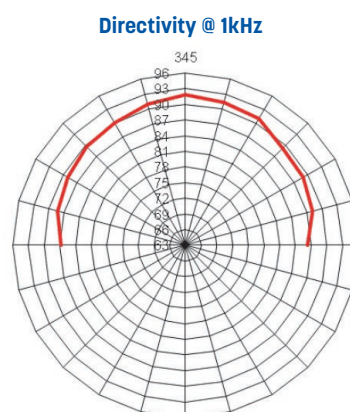

## 1-way indoor/outdoor sound projector - 10W

- Standard quality sound projector equipped with a 100V line transformer, 2.5/5/10W.
- Can be used indoors or outdoors.

Model	IMPI 120T
Speaker	5"
Body & grill	ABS / Metal
Nominal power	10W
100V line power	2.5/5/10W
Bandwidth	130 to 15,000Hz
Sensitivity 1W / 1m	91dB
Directivity @ 1kHz	90°
Dimensions (Ø x L)	138 x 205mm
Weight	1,6kg
Protection rating	IP55