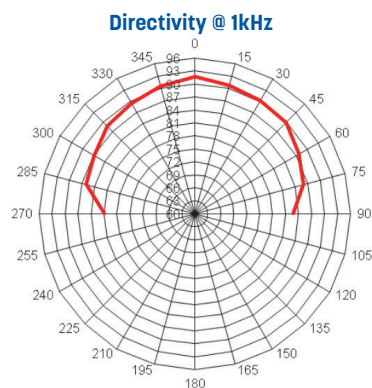

BB 202T - BB 202TB

2-way Wall mount Speakers - 15W/100V - 20W/8Ω

- These Hi-Fi quality 2-way wall speakers are appropriate for broadcasting music and voice in small and medium-sized installations: reception halls, restaurants, pubs, meeting rooms, shopping malls...
- They are equipped with a swiveling fastener, clip-type terminals and a 100V line or 8Ω power selector.

BB 202T (White)

BB 202TB (Black)

Model	BB 202T / BB 202TB
Speaker	4" + tweeter
Body & grill	ABS / Metal
Nominal power	15W
Peak power	30W
100V line power	5/7/15W · 20W 8Ω
Bandwidth	80 to 18,000Hz
Sensitivity 1W / 1m	88dB
Directivity @ 1kHz	110°
Dimensions (WxHxD)	130 x 190 x 115mm
Weight	1,7kg