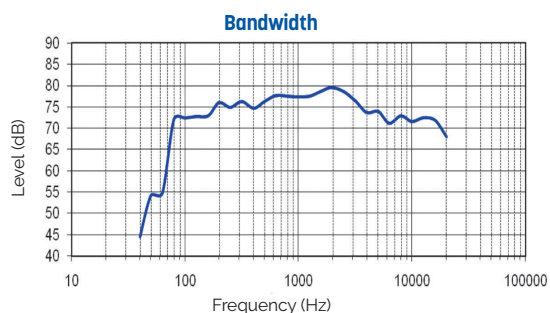

BB 202T - BB 202TB

2-way Wall mount Speakers - 15W/100V - 20W/8Ω

- These Hi-Fi quality 2-way wall speakers are appropriate for broadcasting music and voice in small and medium-sized installations: reception halls, restaurants, pubs, meeting rooms, shopping malls...
- They are equipped with a swiveling fastener, clip-type terminals and a 100V line or 8Ω power selector.

BB 202T (White)

BB 202TB (Black)

Model	BB 202T / BB 202TB
Speaker	4" + tweeter
Body & grill	ABS / Metal
Nominal power	15W
Peak power	30W
100V line power	5/7/15W · 20W 8Ω
Bandwidth	80 to 18,000Hz
Sensitivity 1W / 1m	88dB
Directivity @ 1kHz	110°
Dimensions (WxHxD)	130 x 190 x 115mm
Weight	1,7kg