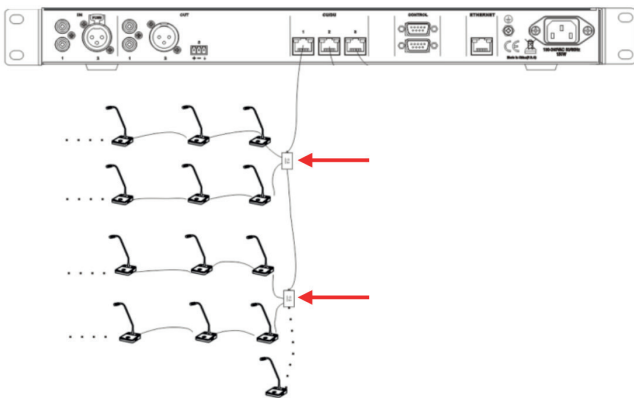

## 2 ports RJ45 splitter

### KEY POINTS

- RJ45 splitter
- Compact box
- 2 RJ45 ports for star wiring architecture

• This RJ45 splitter is used to add a star wiring configuration to a conference system loop or bus, as in the example below :

Model	CONF-RJ45-SWITCH
Ports	4 ports RJ45 2 ports for bus wiring 2 ports for star wiring
Power	48 VDC (supplied by main unit)
Consumption	0.9 W
Dimensions	80 x 50 x 23 mm
Color	Black
Material	Metal
Weight	100g