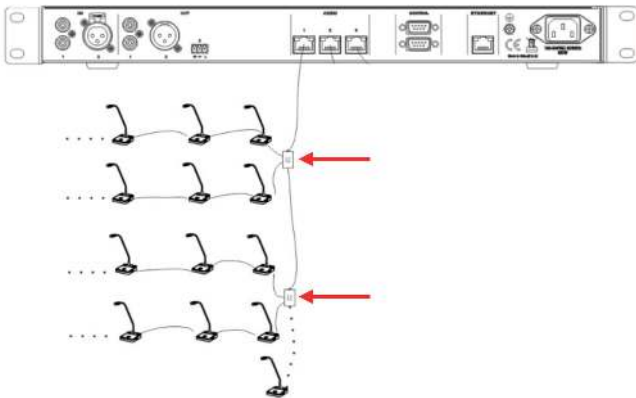

## 2 ports RJ45 splitter

### KEY POINTS

- RJ45 splitter
- Compact box
- 2 RJ45 ports for star wiring architecture

• This RJ45 splitter is used to add a star wiring configuration to a conference system loop or bus, as in the example below :

Model	CONF-RJ45-SWITCH
Ports	4 ports RJ45 2 ports for bus wiring 2 ports for star wiring
Power	48 VDC (supplied by main unit)
Consumption	0.9 W
Dimensions	80 x 50 x 23 mm
Color	Black
Material	Metal
Weight	100g