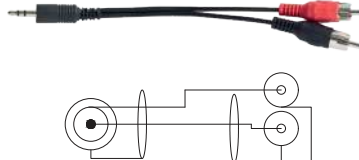

COR 22

XLR 3P female to Jack 6.35 stereo male **1m50**

COR 25

DIN 5P male to DIN 5P female **10m**

COR 26

XLR 3P male to DIN 5P male **1m50**

COR 27

2 x RCA to 2 x RCA **1m50**

COR 29

Mini Jack 3.5 male to 2 x RCA LG **2m**

COR 30

Mini Jack 3.5 male to XLR 3P male **2m**

COR 31

Mini Jack 3.5 male to 2 x RCA LG **5m**

COR 32

Mini Jack 3.5 male to XLR 3P male **5m**

COR 36

Elbow jack 6.35 stereo male to 2 bare wires + ground **1m50**

COR 38

Straight RJ45 to XLR 3P male **1m50**

COR 39

Straight RJ45 to Jack 6.35 stereo male **1m50**

CORDS AND CONNECTORS

COR 40

Straight RJ45 to 2 tinned wires
1m50

COR 41

2 X RCA to 3 tinned wires
1m50

COR 42

1 x RCA to XLR 3 P male
1m50

COR 43

DIN 5P male to 5 tinned wires
1m50

COR 44