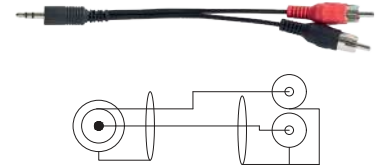

COR 18

Jack 6.35 stereo male to Jack 6.35 stereo female **10m**

COR 19

XLR 3P female to 3 tinned wires **1m50**

COR 20

XLR 3P male to 3 tinned wires **2m50**

COR 21

XLR 3P male to 3 tinned wires **1m50**

COR 22

XLR 3P female to Jack 6.35 stereo male **1m50**

COR 25

DIN 5P male to DIN 5P female **10m**

COR 26

XLR 3P male to DIN 5P male **1m50**

COR 27

2 x RCA to 2 x RCA **1m50**

COR 29

Mini Jack 3.5 male to 2 x RCA LG **2m**

COR 30

Mini Jack 3.5 male to XLR 3P male **2m**

COR 31

Mini Jack 3.5 male to 2 x RCA LG **5m**

COR 32

Mini Jack 3.5 male to XLR 3P male **5m**

COR 36

Elbow jack 6.35 stereo male to 2 bare wires + ground **1m50**

COR 38

Straight RJ45 to XLR 3P male **1m50**

COR 39

Straight RJ45 to Jack 6.35 stereo male **1m50**

CORDS AND CONNECTORS

COR 40