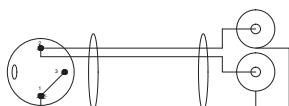

XLR 3P male to XLR 3P female
1m50

COR 05

XLR 3P female to XLR 3P female
1m50

COR 06

Jack 6.35 stereo male to Jack 6.35
stereo male 1m50

COR 07

XLR 3P male to 2 x RCA
1m50

COR 08

XLR 3P male to 2 wire terminals
1m50

COR 09

Jack mono male to 2 x RCA male
1m50

COR 10

XLR 3P female to XLR 3P male
10m

COR 13

DIN 5P male to 2 wire terminals
1m50

COR 14