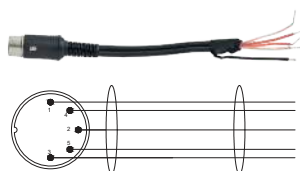

COR 36

Elbow jack 6.35 stereo male to 2 bare wires + ground **1m50**

COR 38

Straight RJ45 to XLR 3P male **1m50**

COR 39

Straight RJ45 to Jack 6.35 stereo male **1m50**

CORDS AND CONNECTORS

COR 40

Straight RJ45 to 2 tinned wires
1m50

COR 41

2 X RCA to 3 tinned wires
1m50

COR 42

1 x RCA to XLR 3 P male
1m50

COR 43

DIN 5P male to 5 tinned wires
1m50

COR 44

3 tinned wires to 3 tinned wires
balanced **1m50**

COR 45

Mini Jack 3.5 male to 3 tinned wires
1m20

COR 00

Specific cord upon request

GROUND LOOP ISOLATORS

Eliminate unwanted noises (buzzing and humming) caused by ground loops, for clear speech and music.