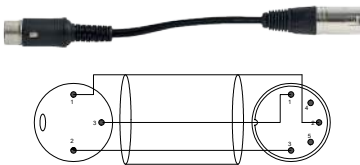

COR 18

Jack 6.35 stereo male to Jack 6.35 stereo female **10m**

COR 19

XLR 3P female to 3 tinned wires **1m50**

COR 20

XLR 3P male to 3 tinned wires **2m50**

COR 21

XLR 3P male to 3 tinned wires **1m50**

COR 22

XLR 3P female to Jack 6.35 stereo male **1m50**

COR 25

DIN 5P male to DIN 5P female **10m**

COR 26

XLR 3P male to DIN 5P male **1m50**

COR 27

2 x RCA to 2 x RCA **1m50**

COR 29

Mini Jack 3.5 male to 2 x RCA LG **2m**

COR 30

Mini Jack 3.5 male to XLR 3P male **2m**

COR 31

Mini Jack 3.5 male to 2 x RCA LG **5m**

COR 32

Mini Jack 3.5 male to XLR 3P male **5m**