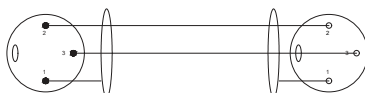

CORDS AND CONNECTORS

COR 01

DIN 5P male to XLR 3P female
1m50

COR 02

Jack 6.35 stereo male to XLR 3P male
1m50

COR 03

DIN 5P male to DIN 5P male
1m50

COR 04

XLR 3P male to XLR 3P female
1m50

COR 05

XLR 3P female to XLR 3P female
1m50

COR 06

Jack 6.35 stereo male to Jack 6.35
stereo male 1m50

COR 07

XLR 3P male to 2 x RCA
1m50

COR 08