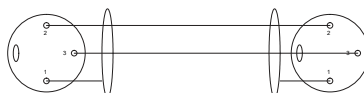

CORDS AND CONNECTORS

COR 01

DIN 5P male to XLR 3P female
1m50

COR 02

Jack 6.35 stereo male to XLR 3P male
1m50

COR 03

DIN 5P male to DIN 5P male
1m50

COR 04

XLR 3P male to XLR 3P female
1m50

COR 05

XLR 3P female to XLR 3P female
1m50

COR 06

Jack 6.35 stereo male to Jack 6.35
stereo male 1m50

COR 07

XLR 3P male to 2 x RCA
1m50

COR 08