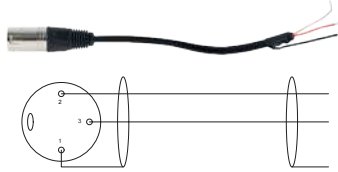

XLR 3P male to XLR 3P female
1m50

COR 05

XLR 3P female to XLR 3P female
1m50

COR 06

Jack 6.35 stereo male to Jack 6.35
stereo male 1m50

COR 07

XLR 3P male to 2 x RCA
1m50

COR 08

XLR 3P male to 2 wire terminals
1m50

COR 09

Jack mono male to 2 x RCA male
1m50

COR 10

XLR 3P female to XLR 3P male
10m

COR 13

DIN 5P male to 2 wire terminals
1m50

COR 14

DIN 5P male to 2 tinned wires
1m50

COR 15

Jack 6.35 mono male to XLR 3P
male 1m50

COR 16

Jack 6.35 stereo male to 2 wire
terminals 1m50

COR 17

Jack 6.35 stereo male to 2 tinned
wires 1m50

CORDS AND CONNECTORS

COR 18

Jack 6.35 stereo male to Jack 6.35 stereo female **10m**

COR 19

XLR 3P female to 3 tinned wires **1m50**

COR 20

XLR 3P male to 3 tinned wires **2m50**

COR 21

XLR 3P male to 3 tinned wires **1m50**