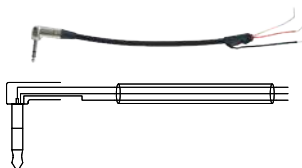

COR 22

XLR 3P female to Jack 6.35 stereo male **1m50**

COR 25

DIN 5P male to DIN 5P female **10m**

COR 26

XLR 3P male to DIN 5P male **1m50**

COR 27

2 x RCA to 2 x RCA **1m50**

COR 29

Mini Jack 3.5 male to 2 x RCA LG **2m**

COR 30

Mini Jack 3.5 male to XLR 3P male **2m**

COR 31

Mini Jack 3.5 male to 2 x RCA LG **5m**

COR 32

Mini Jack 3.5 male to XLR 3P male **5m**

COR 36

Elbow jack 6.35 stereo male to 2 bare wires + ground **1m50**

COR 38

Straight RJ45 to XLR 3P male **1m50**

COR 39

Straight RJ45 to Jack 6.35 stereo male **1m50**

CORDS AND CONNECTORS

COR 40

Straight RJ45 to 2 tinned wires
1m50

COR 41

2 X RCA to 3 tinned wires
1m50

COR 42

1 x RCA to XLR 3 P male
1m50

COR 43

DIN 5P male to 5 tinned wires
1m50

COR 44