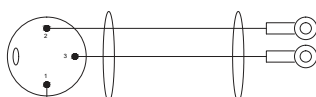

CORDS AND CONNECTORS

COR 01

DIN 5P male to XLR 3P female
1m50

COR 02

Jack 6.35 stereo male to XLR 3P male
1m50

COR 03

DIN 5P male to DIN 5P male
1m50

COR 04

XLR 3P male to XLR 3P female
1m50

COR 05

XLR 3P female to XLR 3P female
1m50

COR 06

Jack 6.35 stereo male to Jack 6.35
stereo male 1m50

COR 07

XLR 3P male to 2 x RCA
1m50

COR 08

XLR 3P male to 2 wire terminals
1m50

COR 09

Jack mono male to 2 x RCA male
1m50

COR 10

XLR 3P female to XLR 3P male
10m

COR 13

DIN 5P male to 2 wire terminals
1m50

COR 14