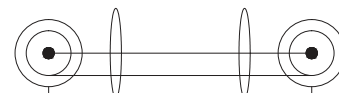

XLR 3P male to XLR 3P female
1m50

COR 05

XLR 3P female to XLR 3P female
1m50

COR 06

Jack 6.35 stereo male to Jack 6.35
stereo male 1m50

COR 07

XLR 3P male to 2 x RCA
1m50

COR 08

XLR 3P male to 2 wire terminals
1m50

COR 09

Jack mono male to 2 x RCA male
1m50

COR 10

XLR 3P female to XLR 3P male
10m

COR 13

DIN 5P male to 2 wire terminals
1m50

COR 14