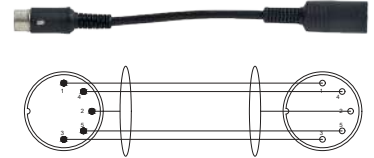

DIN 5P male to 2 tinned wires
1m50

COR 15

Jack 6.35 mono male to XLR 3P
male 1m50

COR 16

Jack 6.35 stereo male to 2 wire
terminals 1m50

COR 17

Jack 6.35 stereo male to 2 tinned
wires 1m50

CORDS AND CONNECTORS

COR 18

Jack 6.35 stereo male to Jack 6.35 stereo female **10m**

COR 19

XLR 3P female to 3 tinned wires **1m50**

COR 20

XLR 3P male to 3 tinned wires **2m50**

COR 21

XLR 3P male to 3 tinned wires **1m50**

COR 22

XLR 3P female to Jack 6.35 stereo male **1m50**

COR 25

DIN 5P male to DIN 5P female **10m**

COR 26

XLR 3P male to DIN 5P male **1m50**

COR 27

2 x RCA to 2 x RCA **1m50**