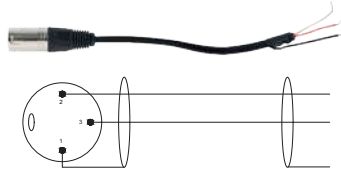

DIN 5P male to 2 tinned wires
1m50

COR 15

Jack 6.35 mono male to XLR 3P
male 1m50

COR 16

Jack 6.35 stereo male to 2 wire
terminals 1m50

COR 17

Jack 6.35 stereo male to 2 tinned
wires 1m50

CORDS AND CONNECTORS

COR 18

Jack 6.35 stereo male to Jack 6.35 stereo female **10m**

COR 19

XLR 3P female to 3 tinned wires **1m50**

COR 20

XLR 3P male to 3 tinned wires **2m50**

COR 21

XLR 3P male to 3 tinned wires **1m50**

COR 22

XLR 3P female to Jack 6.35 stereo male **1m50**

COR 25

DIN 5P male to DIN 5P female **10m**

COR 26

XLR 3P male to DIN 5P male **1m50**

COR 27

2 x RCA to 2 x RCA **1m50**

COR 29

Mini Jack 3.5 male to 2 x RCA LG **2m**

COR 30

Mini Jack 3.5 male to XLR 3P male **2m**

COR 31

Mini Jack 3.5 male to 2 x RCA LG **5m**

COR 32

Mini Jack 3.5 male to XLR 3P male **5m**