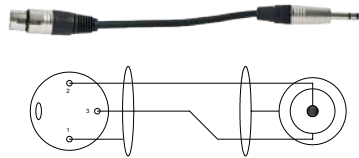

DIN 5P male to 2 tinned wires
1m50

COR 15

Jack 6.35 mono male to XLR 3P
male 1m50

COR 16

Jack 6.35 stereo male to 2 wire
terminals 1m50

COR 17

Jack 6.35 stereo male to 2 tinned
wires 1m50

CORDS AND CONNECTORS

COR 18

Jack 6.35 stereo male to Jack 6.35 stereo female **10m**

COR 19

XLR 3P female to 3 tinned wires **1m50**

COR 20

XLR 3P male to 3 tinned wires **2m50**

COR 21

XLR 3P male to 3 tinned wires **1m50**

COR 22

XLR 3P female to Jack 6.35 stereo male **1m50**

COR 25

DIN 5P male to DIN 5P female **10m**

COR 26

XLR 3P male to DIN 5P male **1m50**

COR 27

2 x RCA to 2 x RCA **1m50**