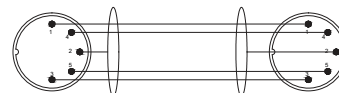

CORDS AND CONNECTORS

COR 01

DIN 5P male to XLR 3P female
1m50

COR 02

Jack 6.35 stereo male to XLR 3P male
1m50

COR 03

DIN 5P male to DIN 5P male
1m50

COR 04

XLR 3P male to XLR 3P female
1m50

COR 05

XLR 3P female to XLR 3P female
1m50

COR 06

Jack 6.35 stereo male to Jack 6.35
stereo male 1m50

COR 07

XLR 3P male to 2 x RCA
1m50

COR 08

XLR 3P male to 2 wire terminals
1m50

COR 09

Jack mono male to 2 x RCA male
1m50

COR 10

XLR 3P female to XLR 3P male
10m

COR 13

DIN 5P male to 2 wire terminals
1m50

COR 14