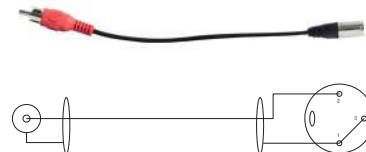

Straight RJ45 to 2 tinned wires
1m50

COR 41

2 X RCA to 3 tinned wires
1m50

COR 42

1 x RCA to XLR 3 P male
1m50

COR 43

DIN 5P male to 5 tinned wires
1m50

COR 44

3 tinned wires to 3 tinned wires
balanced **1m50**

COR 45

Mini Jack 3.5 male to 3 tinned wires
1m20

COR 00

Specific cord upon request

GROUND LOOP ISOLATORS

Eliminate unwanted noises (buzzing and humming) caused by ground loops, for clear speech and music.