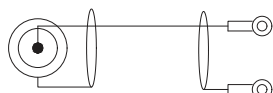

XLR 3P male to 2 wire terminals
1m50

COR 09

Jack mono male to 2 x RCA male
1m50

COR 10

XLR 3P female to XLR 3P male
10m

COR 13

DIN 5P male to 2 wire terminals
1m50

COR 14

DIN 5P male to 2 tinned wires
1m50

COR 15

Jack 6.35 mono male to XLR 3P
male 1m50

COR 16

Jack 6.35 stereo male to 2 wire
terminals 1m50

COR 17

Jack 6.35 stereo male to 2 tinned
wires 1m50

CORDS AND CONNECTORS

COR 18

Jack 6.35 stereo male to Jack 6.35 stereo female **10m**

COR 19

XLR 3P female to 3 tinned wires **1m50**

COR 20

XLR 3P male to 3 tinned wires **2m50**

COR 21

XLR 3P male to 3 tinned wires **1m50**