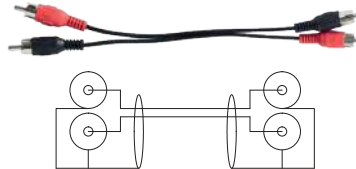

COR 18

Jack 6.35 stereo male to Jack 6.35 stereo female **10m**

COR 19

XLR 3P female to 3 tinned wires **1m50**

COR 20

XLR 3P male to 3 tinned wires **2m50**

COR 21

XLR 3P male to 3 tinned wires **1m50**

COR 22

XLR 3P female to Jack 6.35 stereo male **1m50**

COR 25

DIN 5P male to DIN 5P female **10m**

COR 26

XLR 3P male to DIN 5P male **1m50**

COR 27

2 x RCA to 2 x RCA **1m50**

COR 29

Mini Jack 3.5 male to 2 x RCA LG **2m**

COR 30

Mini Jack 3.5 male to XLR 3P male **2m**

COR 31

Mini Jack 3.5 male to 2 x RCA LG **5m**

COR 32

Mini Jack 3.5 male to XLR 3P male **5m**

COR 36

Elbow jack 6.35 stereo male to 2 bare wires + ground **1m50**

COR 38

Straight RJ45 to XLR 3P male **1m50**

COR 39

Straight RJ45 to Jack 6.35 stereo male **1m50**

CORDS AND CONNECTORS

COR 40