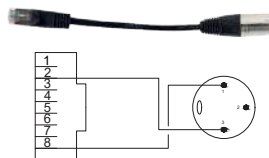

COR 22

XLR 3P female to Jack 6.35 stereo male **1m50**

COR 25

DIN 5P male to DIN 5P female **10m**

COR 26

XLR 3P male to DIN 5P male **1m50**

COR 27

2 x RCA to 2 x RCA **1m50**

COR 29

Mini Jack 3.5 male to 2 x RCA LG **2m**

COR 30

Mini Jack 3.5 male to XLR 3P male **2m**

COR 31

Mini Jack 3.5 male to 2 x RCA LG **5m**

COR 32

Mini Jack 3.5 male to XLR 3P male **5m**

COR 36

Elbow jack 6.35 stereo male to 2 bare wires + ground **1m50**

COR 38

Straight RJ45 to XLR 3P male **1m50**

COR 39

Straight RJ45 to Jack 6.35 stereo male **1m50**

CORDS AND CONNECTORS

COR 40

Straight RJ45 to 2 tinned wires
1m50

COR 41

2 X RCA to 3 tinned wires
1m50

COR 42

1 x RCA to XLR 3 P male
1m50

COR 43

DIN 5P male to 5 tinned wires
1m50

COR 44