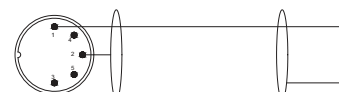

XLR 3P male to XLR 3P female
1m50

COR 05

XLR 3P female to XLR 3P female
1m50

COR 06

Jack 6.35 stereo male to Jack 6.35
stereo male 1m50

COR 07

XLR 3P male to 2 x RCA
1m50

COR 08

XLR 3P male to 2 wire terminals
1m50

COR 09

Jack mono male to 2 x RCA male
1m50

COR 10

XLR 3P female to XLR 3P male
10m

COR 13

DIN 5P male to 2 wire terminals
1m50

COR 14

DIN 5P male to 2 tinned wires
1m50

COR 15

Jack 6.35 mono male to XLR 3P
male 1m50

COR 16

Jack 6.35 stereo male to 2 wire
terminals 1m50

COR 17

Jack 6.35 stereo male to 2 tinned
wires 1m50

CORDS AND CONNECTORS