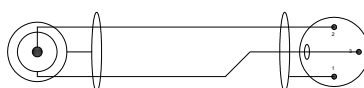

CORDS AND CONNECTORS

COR 01

DIN 5P male to XLR 3P female
1m50

COR 02

Jack 6.35 stereo male to XLR 3P male
1m50

COR 03

DIN 5P male to DIN 5P male
1m50

COR 04

XLR 3P male to XLR 3P female
1m50

COR 05

XLR 3P female to XLR 3P female
1m50

COR 06

Jack 6.35 stereo male to Jack 6.35
stereo male 1m50

COR 07

XLR 3P male to 2 x RCA
1m50

COR 08