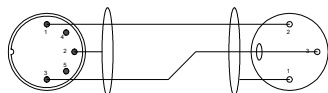

CORDS AND CONNECTORS

COR 01

DIN 5P male to XLR 3P female
1m50

COR 02

Jack 6.35 stereo male to XLR 3P male
1m50

COR 03

DIN 5P male to DIN 5P male
1m50

COR 04

XLR 3P male to XLR 3P female
1m50

COR 05

XLR 3P female to XLR 3P female
1m50

COR 06

Jack 6.35 stereo male to Jack 6.35
stereo male 1m50

COR 07

XLR 3P male to 2 x RCA
1m50

COR 08