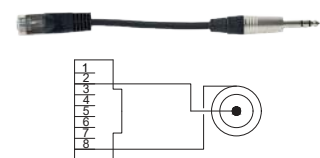

COR 29

Mini Jack 3.5 male to 2 x RCA LG **2m**

COR 30

Mini Jack 3.5 male to XLR 3P male **2m**

COR 31

Mini Jack 3.5 male to 2 x RCA LG **5m**

COR 32

Mini Jack 3.5 male to XLR 3P male **5m**

COR 36

Elbow jack 6.35 stereo male to 2 bare wires + ground **1m50**

COR 38

Straight RJ45 to XLR 3P male **1m50**

COR 39

Straight RJ45 to Jack 6.35 stereo male **1m50**

CORDS AND CONNECTORS

COR 40

Straight RJ45 to 2 tinned wires
1m50

COR 41

2 X RCA to 3 tinned wires
1m50

COR 42

1 x RCA to XLR 3 P male
1m50

COR 43

DIN 5P male to 5 tinned wires
1m50

COR 44