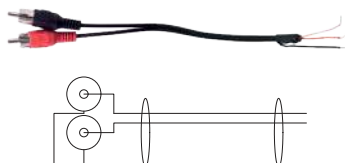

COR 29

Mini Jack 3.5 male to 2 x RCA LG **2m**

COR 30

Mini Jack 3.5 male to XLR 3P male **2m**

COR 31

Mini Jack 3.5 male to 2 x RCA LG **5m**

COR 32

Mini Jack 3.5 male to XLR 3P male **5m**

COR 36

Elbow jack 6.35 stereo male to 2 bare wires + ground **1m50**

COR 38

Straight RJ45 to XLR 3P male **1m50**

COR 39

Straight RJ45 to Jack 6.35 stereo male **1m50**

CORDS AND CONNECTORS

COR 40

Straight RJ45 to 2 tinned wires
1m50

COR 41

2 X RCA to 3 tinned wires
1m50

COR 42

1 x RCA to XLR 3 P male
1m50

COR 43

DIN 5P male to 5 tinned wires
1m50

COR 44