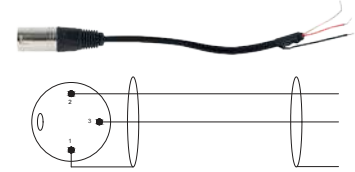

DIN 5P male to 2 tinned wires
1m50

COR 15

Jack 6.35 mono male to XLR 3P
male 1m50

COR 16

Jack 6.35 stereo male to 2 wire
terminals 1m50

COR 17

Jack 6.35 stereo male to 2 tinned
wires 1m50

CORDS AND CONNECTORS

COR 18

Jack 6.35 stereo male to Jack 6.35 stereo female **10m**

COR 19

XLR 3P female to 3 tinned wires **1m50**

COR 20

XLR 3P male to 3 tinned wires **2m50**

COR 21

XLR 3P male to 3 tinned wires **1m50**

COR 22

XLR 3P female to Jack 6.35 stereo male **1m50**

COR 25

DIN 5P male to DIN 5P female **10m**

COR 26

XLR 3P male to DIN 5P male **1m50**

COR 27

2 x RCA to 2 x RCA **1m50**

COR 29

Mini Jack 3.5 male to 2 x RCA LG **2m**

COR 30

Mini Jack 3.5 male to XLR 3P male **2m**

COR 31

Mini Jack 3.5 male to 2 x RCA LG **5m**

COR 32

Mini Jack 3.5 male to XLR 3P male **5m**