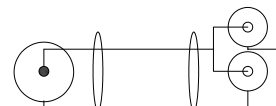

XLR 3P male to XLR 3P female
1m50

COR 05

XLR 3P female to XLR 3P female
1m50

COR 06

Jack 6.35 stereo male to Jack 6.35
stereo male 1m50

COR 07

XLR 3P male to 2 x RCA
1m50

COR 08

XLR 3P male to 2 wire terminals
1m50

COR 09

Jack mono male to 2 x RCA male
1m50

COR 10

XLR 3P female to XLR 3P male
10m

COR 13

DIN 5P male to 2 wire terminals
1m50

COR 14