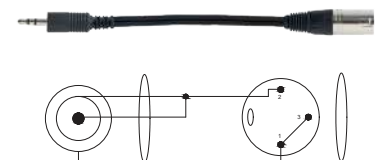

COR 22

XLR 3P female to Jack 6.35 stereo male **1m50**

COR 25

DIN 5P male to DIN 5P female **10m**

COR 26

XLR 3P male to DIN 5P male **1m50**

COR 27

2 x RCA to 2 x RCA **1m50**

COR 29

Mini Jack 3.5 male to 2 x RCA LG **2m**

COR 30

Mini Jack 3.5 male to XLR 3P male **2m**

COR 31

Mini Jack 3.5 male to 2 x RCA LG **5m**

COR 32

Mini Jack 3.5 male to XLR 3P male **5m**

COR 36

Elbow jack 6.35 stereo male to 2 bare wires + ground **1m50**

COR 38

Straight RJ45 to XLR 3P male **1m50**

COR 39

Straight RJ45 to Jack 6.35 stereo male **1m50**

CORDS AND CONNECTORS

COR 40