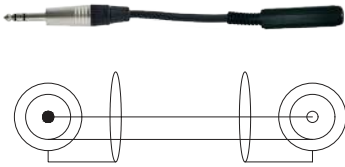

XLR 3P male to XLR 3P female
1m50

COR 05

XLR 3P female to XLR 3P female
1m50

COR 06

Jack 6.35 stereo male to Jack 6.35
stereo male 1m50

COR 07

XLR 3P male to 2 x RCA
1m50

COR 08

XLR 3P male to 2 wire terminals
1m50

COR 09

Jack mono male to 2 x RCA male
1m50

COR 10

XLR 3P female to XLR 3P male
10m

COR 13

DIN 5P male to 2 wire terminals
1m50

COR 14

DIN 5P male to 2 tinned wires
1m50

COR 15

Jack 6.35 mono male to XLR 3P
male 1m50

COR 16

Jack 6.35 stereo male to 2 wire
terminals 1m50

COR 17

Jack 6.35 stereo male to 2 tinned
wires 1m50

CORDS AND CONNECTORS

COR 18

Jack 6.35 stereo male to Jack 6.35 stereo female **10m**

COR 19

XLR 3P female to 3 tinned wires **1m50**

COR 20

XLR 3P male to 3 tinned wires **2m50**

COR 21

XLR 3P male to 3 tinned wires **1m50**