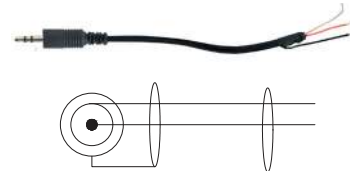

COR 36

Elbow jack 6.35 stereo male to 2 bare wires + ground **1m50**

COR 38

Straight RJ45 to XLR 3P male **1m50**

COR 39

Straight RJ45 to Jack 6.35 stereo male **1m50**

CORDS AND CONNECTORS

COR 40

Straight RJ45 to 2 tinned wires
1m50

COR 41

2 X RCA to 3 tinned wires
1m50

COR 42

1 x RCA to XLR 3 P male
1m50

COR 43

DIN 5P male to 5 tinned wires
1m50

COR 44

3 tinned wires to 3 tinned wires
balanced **1m50**

COR 45

Mini Jack 3.5 male to 3 tinned wires
1m20

COR 00

Specific cord upon request

GROUND LOOP ISOLATORS

Eliminate unwanted noises (buzzing and humming) caused by ground loops, for clear speech and music.