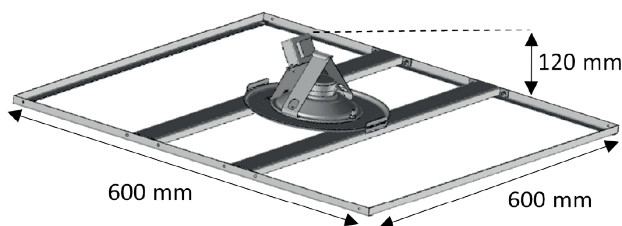

M-INVISI-8W

Lay-In Ceiling-Tile Speaker - 8W

KEY POINTS

- Build-in speaker for false ceilings
- Invisible (hidden speaker)
- Tool-free ultra-fast Installation (< 2 minutes)
- Modular (easy to move)
- Standard dimensions : 600 x 600 mm ceiling tile
- Monobloc ceiling tile structure

- Thanks to its invisible design, the M-INVISI-8W speaker fits in harmoniously into any space while delivering high-quality sound.
- Installation is child's play, with an ultra-fast, tool-free method taking less than 2 minutes !
- With standard dimensions (600 x 600 mm),

M-INVISI-8W adapts easily to most ceiling configurations, ensuring maximum compatibility.

- Its modular design makes it easy to move to suit your needs.
- The one-piece structure ensures a solid and secure installation, guaranteeing long-term durability.

Model	M-INVISI-8W
Nominal power	8 W
Power 100V Line	1,5 / 3 / 6 / 8 W
Frequency range	100 à 18 000 Hz
SPL (1W/1m)	90,5 dB
Directivity (-6dB)	130°
Color	White
Material	Metal
Dimensions	600 x 600 mm
Weight	3,8 kg