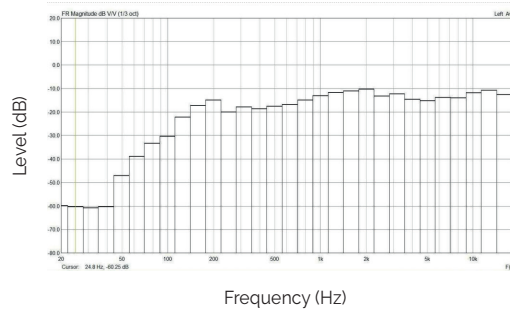

M-RC-COMPACT-02

Compact speaker - 40W

KEY POINTS

- Compact speaker – 40 W
- Moisture resistant- IP 32
- High intelligibility
- Superior acoustic quality
- Easy and quick installation
- Unique design

- The RC-Compact-02 is an aluminium 40W speaker.
- Its ellipsoid shape makes it possible to reduce diffraction phenomena and to homogenize the acoustic radiation, thus keeping a high opening angle up to 4000 Hz. This feature ensures wider coverage of the audience area over the whole speech dedicated frequency band.

Model	RC-COMPACT-02
Nominal power	40 W
Frequency range	100Hz – 20kHz
Impedance	250 Ω
SPL (1W/1m)	89 dB
SPL max	107 dB
Directivity (-6dB)	160°
Color	Aluminium grey RAL 9006
Material	Aluminium, metal grid
Dimensions	139 x 160 x 280 mm
Weight	3,4 kg
Protection Index	IP32
Acoustic load	Bass reflex
Accessory	Kneecap mount included