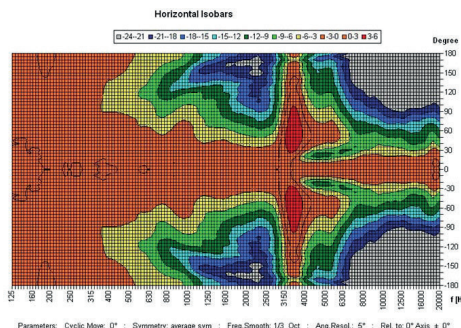

Polar diagrams

n° 1438 22 Certificate n°: 1438-CPR-0870 MAJORCOM: 56 chemin de la Flambeère 31300 TOULOUSE FRANCE	EN 54-24 Speaker for voice alarm systems for systems for fire detection systems and fire alarm systems in buildings
	MS 530TB VA MS 530TW VA Type B

© MAJORCOM 12/2023