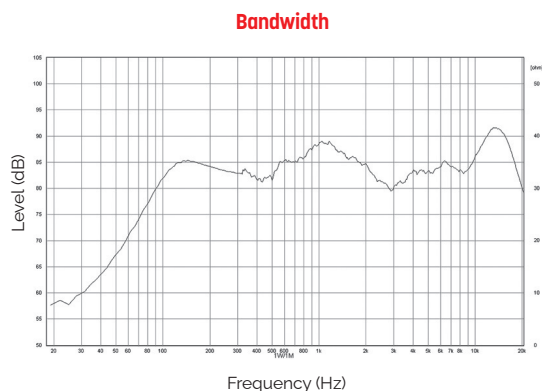

Polar diagrams

n° 1438 22 Certificate n°: 1438-CPR-0870 MAJORCOM: 56 chemin de la Flambeère 31300 TOULOUSE FRANCE	EN 54-24 Speaker for voice alarm systems for systems for fire detection systems and fire alarm systems in buildings
	MS 530TB VA MS 530TW VA Type B

© MAJORCOM 12/2023