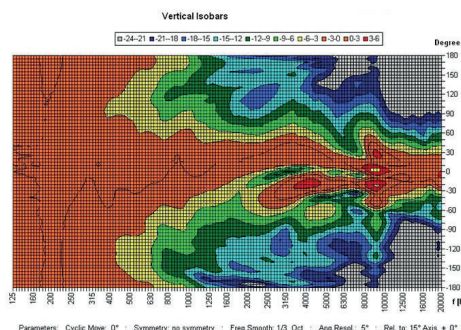

Polar diagrams

n° 1438 22 Certificate n°: 1438-CPR-0870 MAJORCOM: 56 chemin de la Flambeère 31300 TOULOUSE FRANCE	EN 54-24 Speaker for voice alarm systems for systems for fire detection systems and fire alarm systems in buildings
	MS 530TB VA MS 530TW VA Type B

© MAJORCOM 12/2023