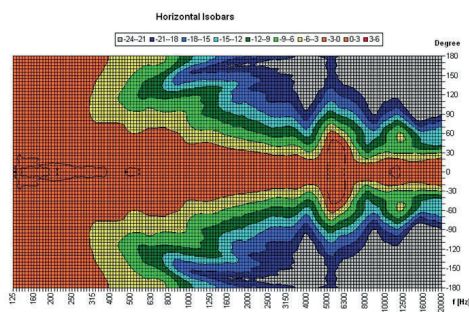

Polar diagrams

n° 1438 22 Certificat n° : 1438-CPR-0870	EN 54-24 Speaker for voice alarm systems for systems for fire detection systems and fire alarm systems in buildings
	MS 650TB VA MS 650TW VA Type B
MAJORCOM: 56 chemin de la Flambyère 31300 TOULOUSE FRANCE	

© MAJORCOM 12/2023