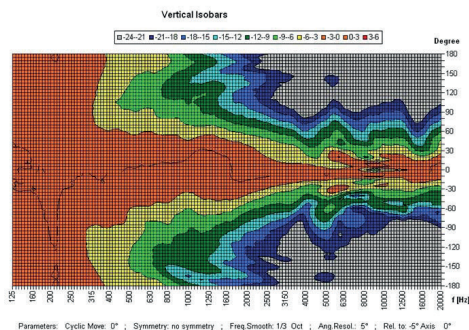

Polar diagrams

n° 1438 22 Certificat n° : 1438-CPR-0870	EN 54-24 Speaker for voice alarm systems for systems for fire detection systems and fire alarm systems in buildings
	MS 650TB VA MS 650TW VA Type B
MAJORCOM: 56 chemin de la Flambyère 31300 TOULOUSE FRANCE	

© MAJORCOM 12/2023