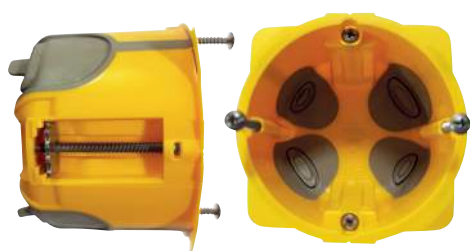

CONNECTION PLATES

- On-wall installation : **BOITE 1 POSTE 50MM**
- In-wall installation : **MODULE SAILLIE BA**

BA HP

Red and Black spring Speaker connector to screw terminal 2 modules.

BA JACK 3.5MM

Jack 3,5mm TRS female wall socket to screw terminal 1 module.

BA JACK 6.35MM

Jack 6,35mm TRS female wall socket to screw terminal 1 module.

BA RJ45

RJ45 female wall socket to screw terminal 1 module.

BA DIN5P

DIN 5P female wall socket to screw terminal 2 modules.

BA XLR

XLR 3P female wall socket to screw terminal 2 modules.

BA RCA

RCA stereo female wall socket to screw terminal 2 modules.

CONNECTION PLATES

INSTALLATION BOXES

- On-wall installation : **BOITE 1 POSTE 50MM**
- In-wall installation : **MODULE SAILLIE BA**

BOITE 1 POSTE 50 MM

On wall box for BA wall socket. Depth 50mm.

MODULE SAILLIE BA

In wall box for BA wall socket.

Façade arrière