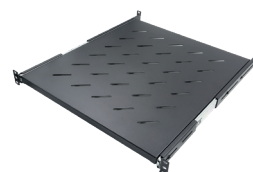

TIROIR 2U RACK 800

Lockable drawer with handle
Depth : 550 mn.