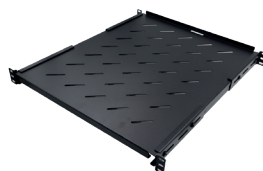

### PB 9100 / PB 9200 / PB 9300 / PB 9400

1/2/3/4U - 19" rack blank panels

PB 9100

PB 9200

PB 9300

PB 9400

### PLATEAU RACK 800

Fixed shelf

Depth : 550 mm. Max. charge : 90kg

### PLATEAU RENF BAT

Reinforced fixed shelf

Depth : 550 mm. Max. charge : 120kg