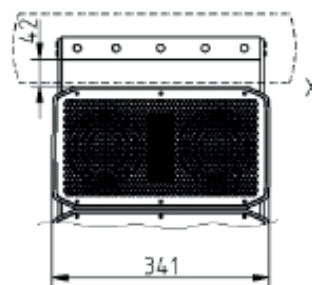

XS 100T VA ARRAY

Compact Line Array

4x100 W

EN 54 24

- The XS 100T VA ARRAY combines the strengths of the XS 100T VA into a loudspeaker system that is able to cover even larger areas with excellent speech intelligibility, certified according to EN54-24. This compact line array consists of 4 modules in a steel bracket. Each module can be adjusted in 3 vertical steps : 0, 5, 10 and 15°. This makes it adaptable to all acoustic challenges, indoors and outdoors. The loudspeaker is weatherproof with an IP66 protection rating. A safety rope is included.
- Built in an impact-resistant ABS housing with an aluminium grille, the XS 100T VA ARRAY is available in white. Each of the 100W speakers is equipped with two 4" performance mid-bass woofers, a 2-way bass reflex system and a high-performance tweeter including a waveguide.
- A tweeter switch provides a 4dB boost for possible sound correction in near-wall and near-ceiling installations. Each loudspeaker offers 4 different 100V power adjustments. Low-impedance operation is also possible.
- These loudspeakers are also available individually (XS 100T VA).

Model	XS 100T VA ARRAY
Power	4 x 100/50/25 W
Impedance (100V)	4 x 100/200/400 or 1x4 Ω
Bandwidth	50-22.000 Hz (Tweeter OdB)
Sensitivity (1W/1m)	92 dB
Directivity (H-V) -6dB, 500Hz	182° - 62°
Directivity (H-V) -6dB, 1KHz	78° - 30°
Directivity (H-V) -6dB, 2KHz	82° - 11°
Directivity (H-V) -6dB, 4KHz	175° - 10°
Dimensions	0° : 341 x 852 x 274 mm 45° : 341 x 765 x 430 mm
IP Rating	IP66
Weight	30 kg
Mounting	Mounting bracket (included)
Connector	Screw terminal
Terminal diameter	2,3 mm
Maximum cable passage	4 mm ²
Colour	White