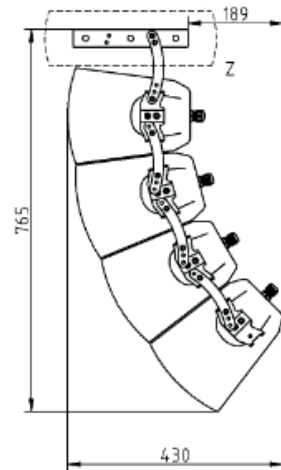

XS 100T VA ARRAY

Compact Line Array

4x100 W

EN 54 24

- The XS 100T VA ARRAY combines the strengths of the XS 100T VA into a loudspeaker system that is able to cover even larger areas with excellent speech intelligibility, certified according to EN54-24. This compact line array consists of 4 modules in a steel bracket. Each module can be adjusted in 3 vertical steps : 0, 5, 10 and 15°. This makes it adaptable to all acoustic challenges, indoors and outdoors. The loudspeaker is weatherproof with an IP66 protection rating. A safety rope is included.
- Built in an impact-resistant ABS housing with an aluminium grille, the XS 100T VA ARRAY is available in white. Each of the 100W speakers is equipped with two 4" performance mid-bass woofers, a 2-way bass reflex system and a high-performance tweeter including a waveguide.
- A tweeter switch provides a 4dB boost for possible sound correction in near-wall and near-ceiling installations. Each loudspeaker offers 4 different 100V power adjustments. Low-impedance operation is also possible.
- These loudspeakers are also available individually (XS 100T VA).

Model	XS 100T VA ARRAY
Power	4 x 100/50/25 W
Impedance (100V)	4 x 100/200/400 or 1x4 Ω
Bandwidth	50-22.000 Hz (Tweeter OdB)
Sensitivity (1W/1m)	92 dB
Directivity (H-V) -6dB, 500Hz	182° - 62°
Directivity (H-V) -6dB, 1KHz	78° - 30°
Directivity (H-V) -6dB, 2KHz	82° - 11°
Directivity (H-V) -6dB, 4KHz	175° - 10°
Dimensions	0° : 341 x 852 x 274 mm 45° : 341 x 765 x 430 mm
IP Rating	IP66
Weight	30 kg
Mounting	Mounting bracket (included)
Connector	Screw terminal
Terminal diameter	2,3 mm
Maximum cable passage	4 mm ²
Colour	White